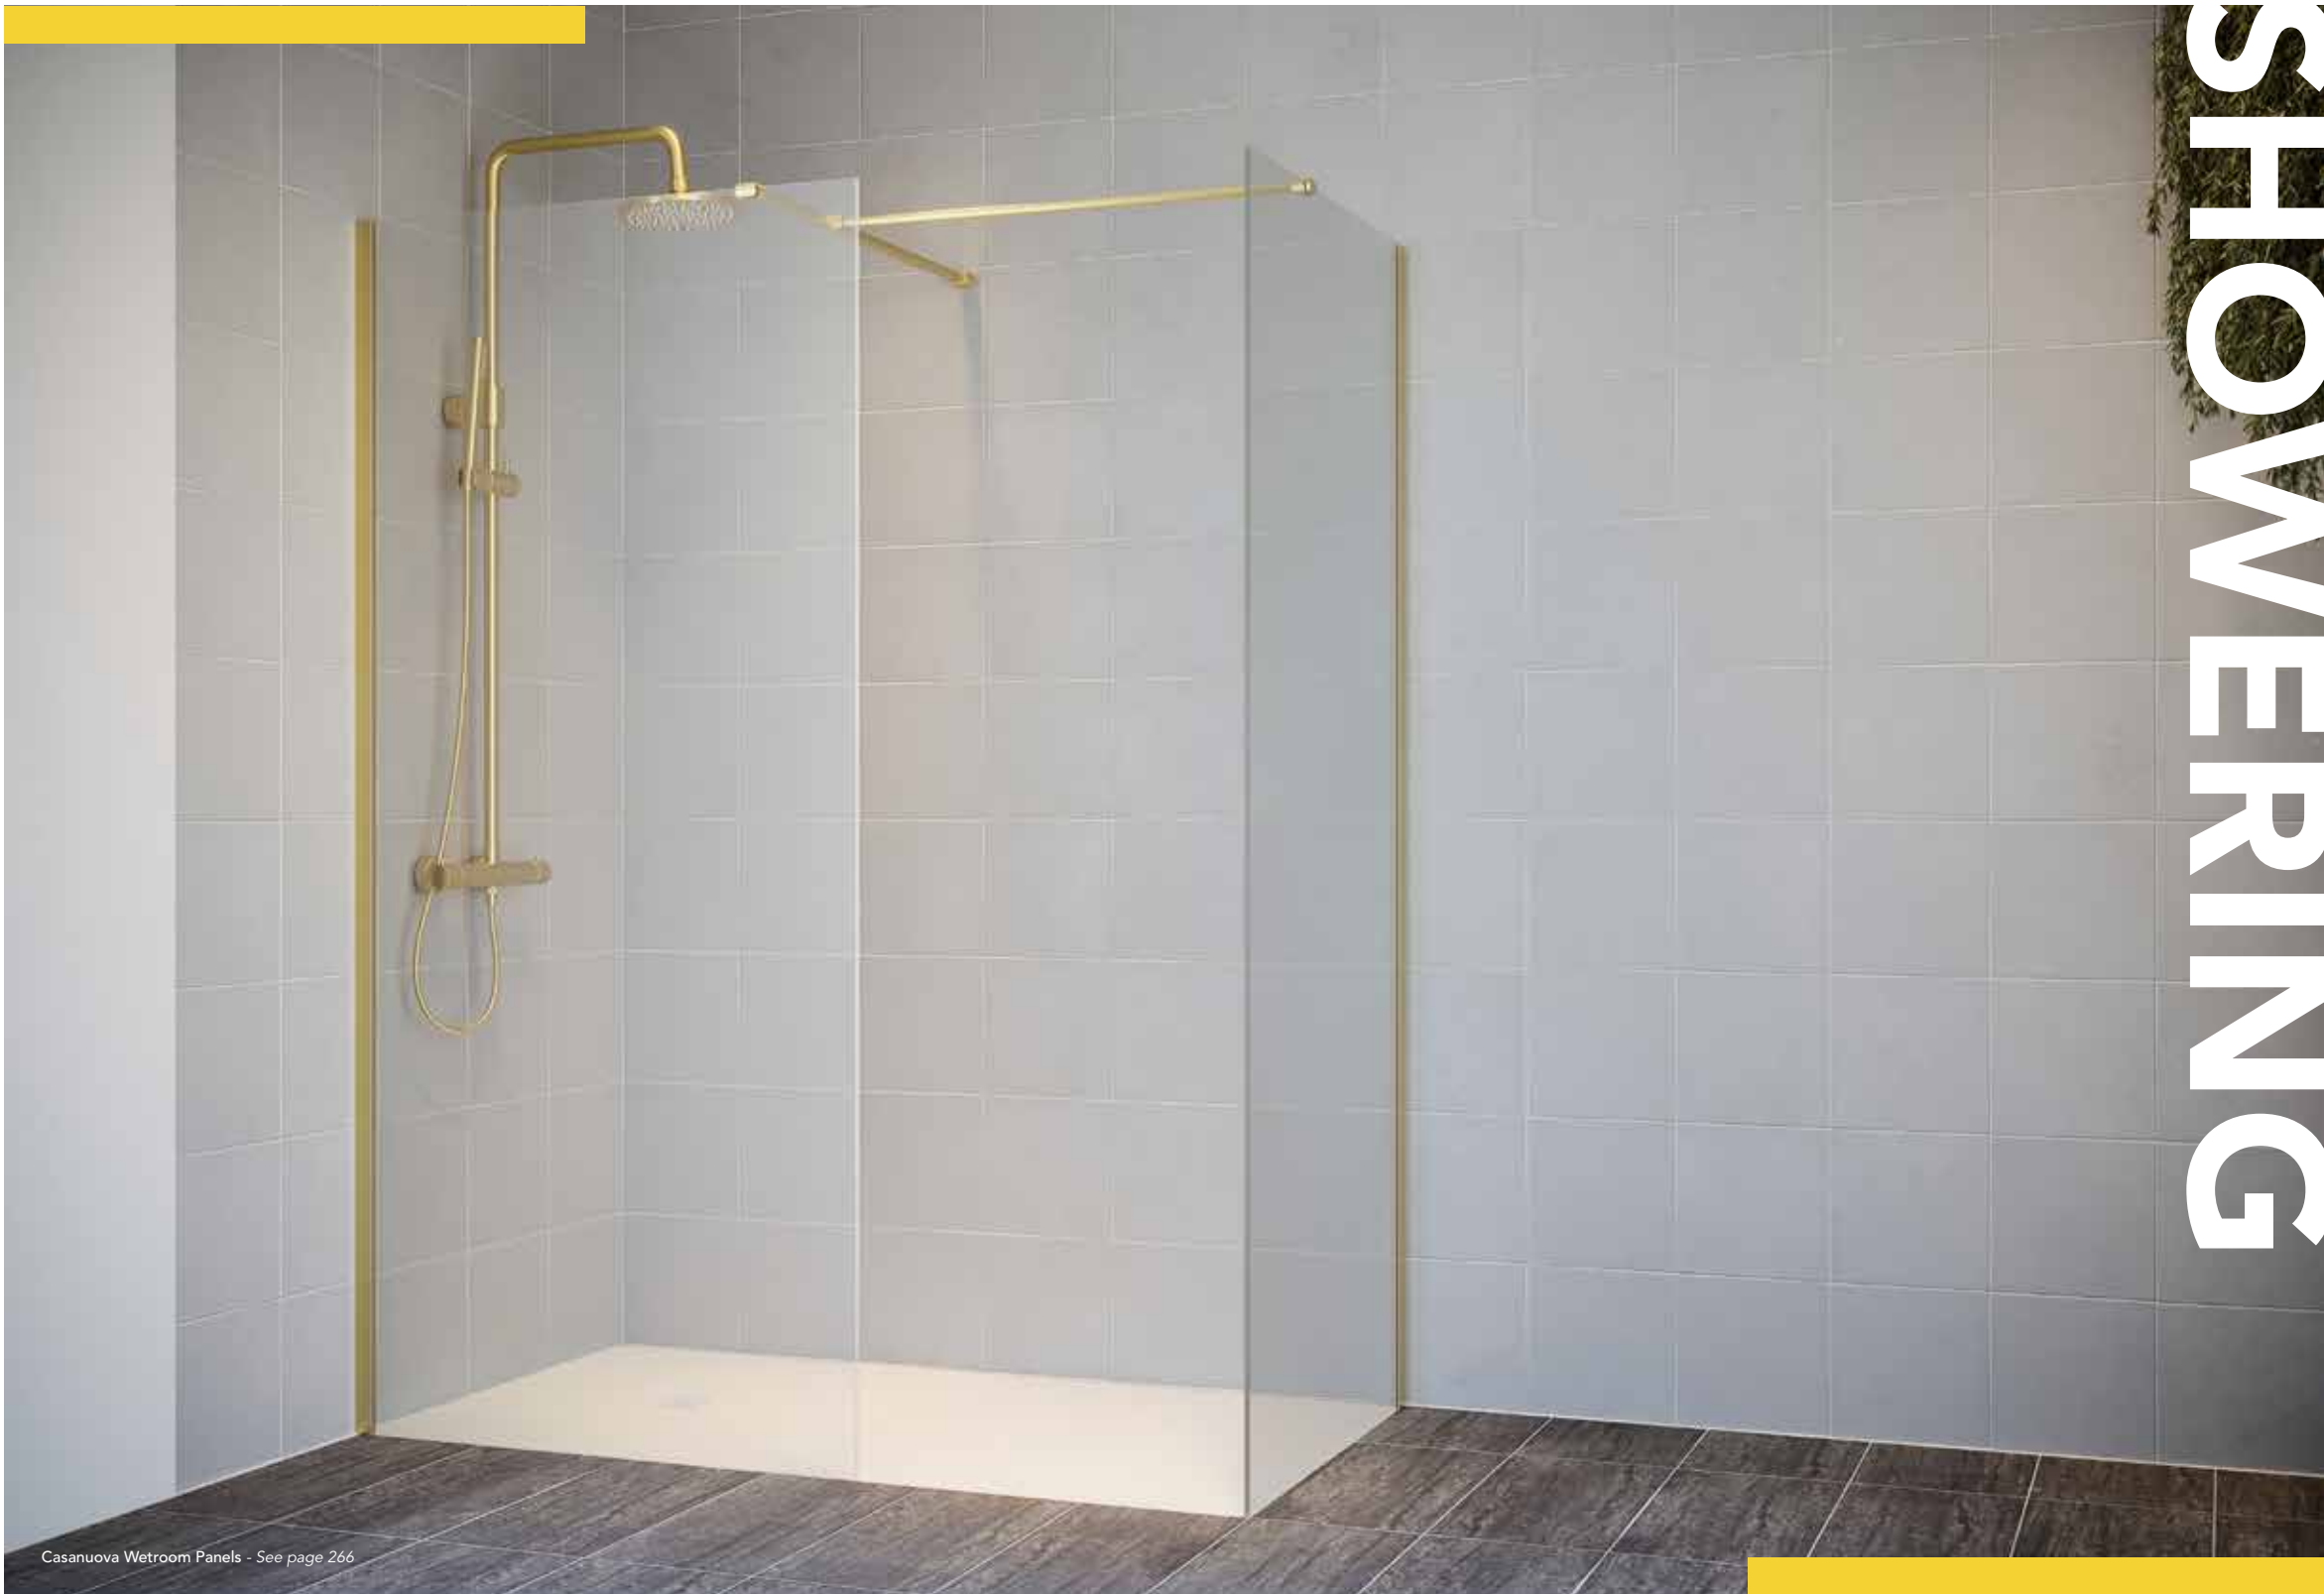

R.T. LARGE

ESTABLISHED 1969

SHOWERING

APRIL 2024

SHOWERING

Casanuova Wetroom Panels - See page 266

Sorento Wetroom Panels - See page 268

Slim Shower Trays - See page 278