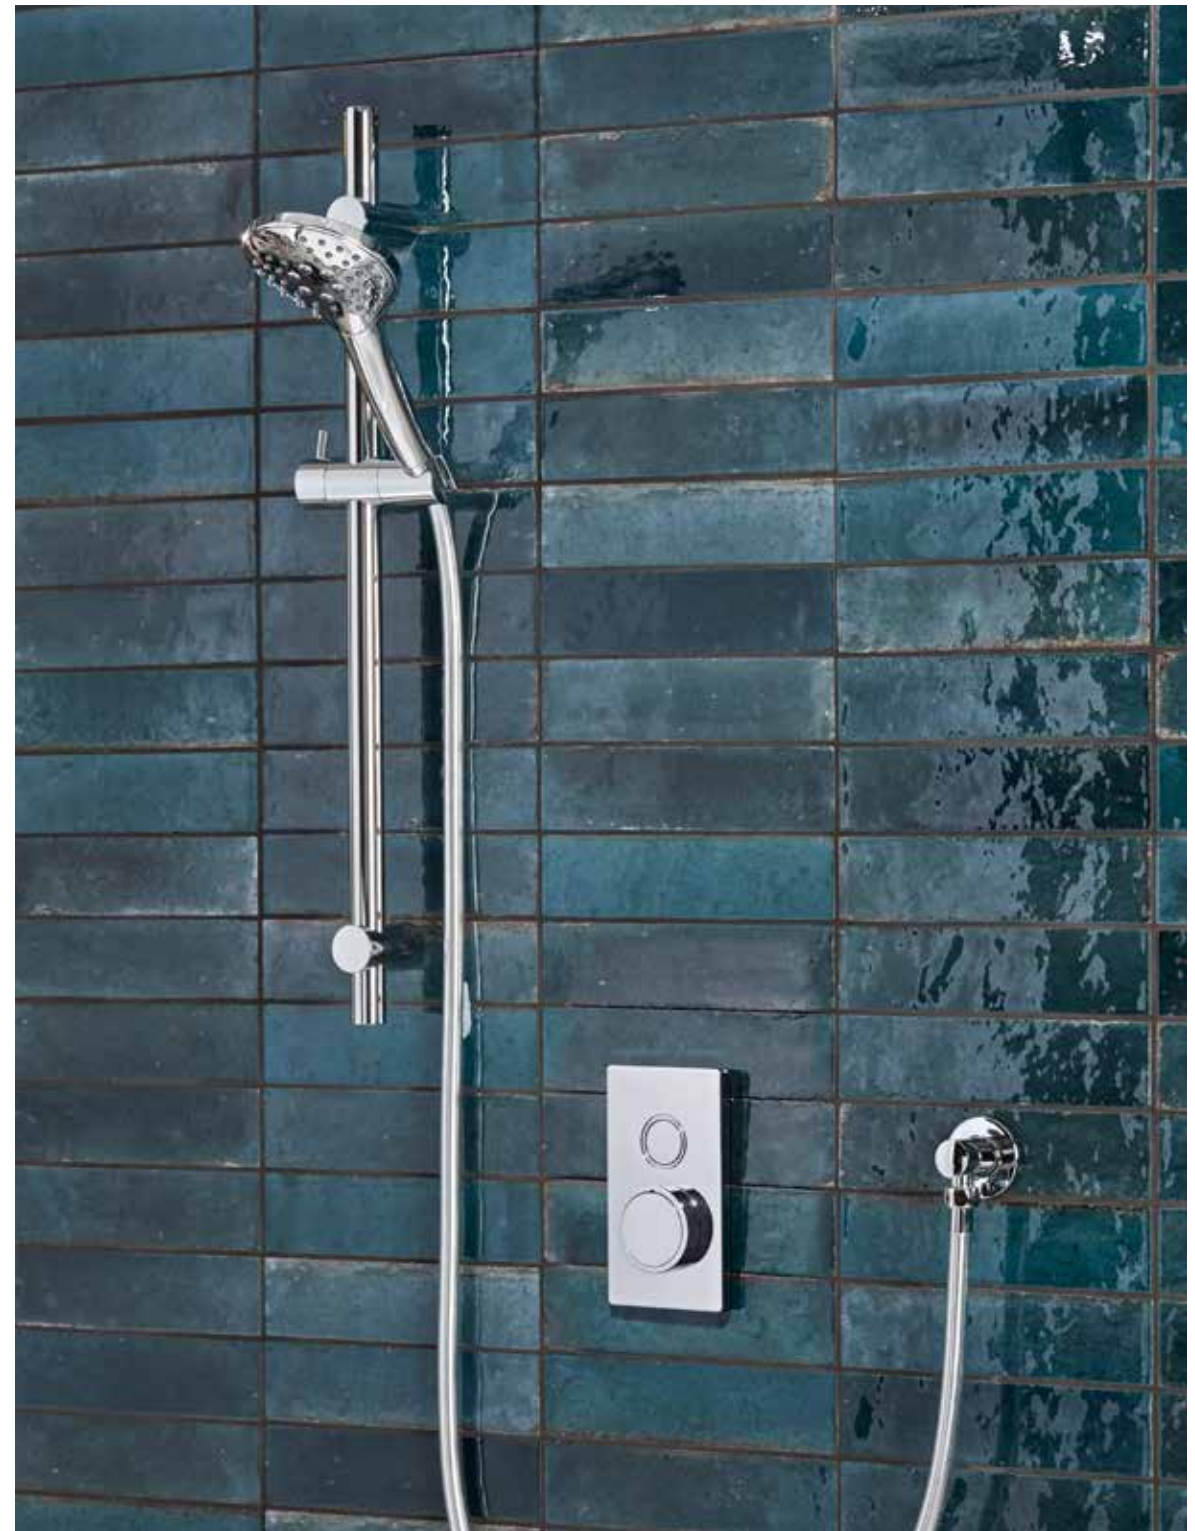

AXIOM

CONCEALED SHOWER VALVES

TAVSAX2316 €726.86

TAVSAX2516 €993.74

TAVSAX2341 €653.03

TAVSAX2549 €925.60

TAVSAX2761 €1107.32

TAVSAX2750 €1039.17