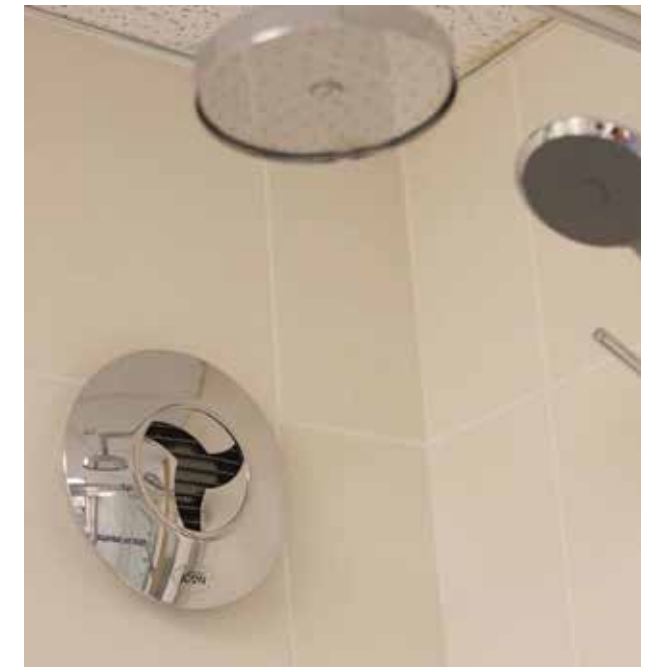

FEATURES

- Conforms to IPX4 rating
- Range of finishes available
- Stylish, slim and unobtrusive in walls or ceilings
- Unique iris shutter, prevents back draughts, operates silently
- Interchangeable control modules match fan to installation requirements
- Circular design, no squaring up
- Very simple installation
- 3 year warranty

DESCRIPTION	CODE	PRICE
iCON 15	FANIC15	€168.00
iCON 30	FANIC30	€343.50
iCON 60	FANIC60	€402.00
iCON 15 Anthracite - Cover	FANICVA15	€73.50
iCON 30 Anthracite - Cover	FANICVA30	€79.50
iCON 15 Chrome - Cover	FANICVC15	€268.50
iCON 15 Silver - Cover	FANICVSV15	€73.50
iCON 30 Silver - Cover	FANICVSV30	€79.50
Pull Cord - Module	FANPCM	€44.50
PIR, Humidity, Timer - Module	FANPRHTM	€251.50
PIR, Timer - Module	FANPRTM	€231.50
Adjustable Timer - Module	FANTM	€51.50
Humidity, Pull Cord, Timer - Module	FANHTM	€113.00

iCON®