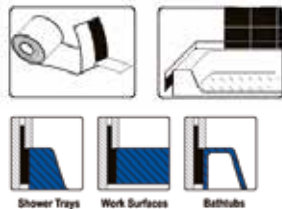

FLEXI-SEAL

Use Flexi-Seal to protect floors and ceilings from expensive water damage caused by leaks from shower trays, baths and work surfaces.

Flexi-Seal uses a combination of a durable flexible rubber with a waterproof butyl based adhesive to give maximum protection between the application surface and tiles or panels.

Since the rubber is flexible, it will maintain a watertight seal whilst allowing for a certain amount of movement that is inevitable, particularly with new builds.

Available in 2m, 3m, 4m, 10m & 20m rolls.

2m	Code TFLEXI2	€42.00
3m	Code TFLEXI3	€62.50
4m	Code TFLEXI4	€81.50
10m	Code TFLEXI10	€200.00
20m	Code TFLEXI20	€384.00

PROTECTS AGAINST WATER DAMAGE CAUSED BY LEAKS