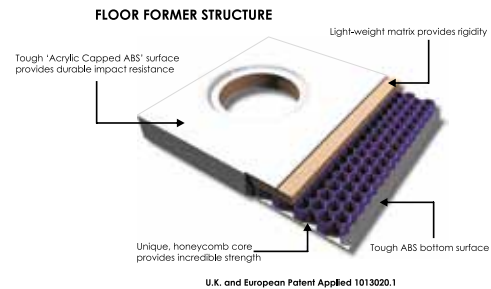

WETROOM TRAY FORMERS

Independently tested to demonstrate that our unique patent applied structure can withstand in excess of 1 ton of applied weight without notable deflection. Whilst being incredibly strong, our formers have also remained light-weight. As an example, our 900mm x 900mm former weighs only 11.5kg. This level of performance is unmatched by any other floor former on the market.

DESCRIPTION	CODE	PRICE
900 x 900 x 22mm	WFF900	€562.00
1000 x 1000 x 22mm	WFF1000	€562.00
1300 x 800 x 22mm	WFF1300	€562.00
1200 x 1000 x 22mm	WFF1200	€562.00
1400 x 900 x 22mm	WFF1400	€562.00
1500 x 800 x 22mm	WFF1500	€562.00

Note: Suitable for 10mm tile.