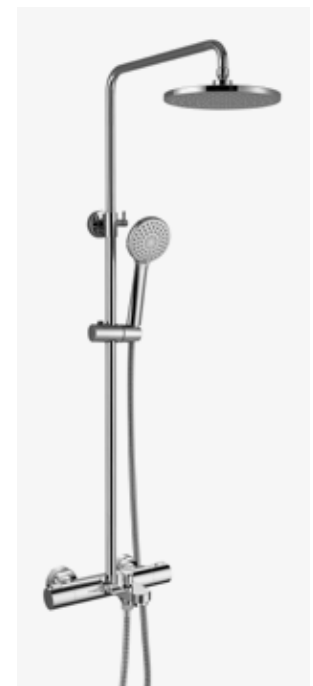

Round Chrome Cool Touch Dual Function Shower

- Riser Height Adjustment
- TMV2 Approved
- Suitable with 0.2 Bar
- Anti Scale Technology
- Cool Touch
- Fast fit brackets Supplied

● Chrome	AVVM107A	€350.00
● Matt Black	AVVM107AK	€370.00
● Brushed Brass	AVVM107ABB	€470.00
● Gunmetal Grey	AVVM107AMG	€470.00

200mm Traditional Exposed Thermostatic Shower Valve with Slide Rail

- Comes with adjustable shower arm
- 0.5 bar pressure

AVW31 €550.00

Erla Brushed Brass Shower Valve with Riser

- PVD finish
- Adjustable riser head
- Grade A brass construction
- Round shower head & pencil handset
- Minimum operating pressure 0.5 bar

ERL500BB €685.00

Thermostatic Shower / Bath Mixer with Riser Rail Kit

- Cool touch technology
- TMV2 approved
- WRAS approved
- 0.5 bar pressure required

Code AVVM94 €450.00

Jet Dual Exposed Bar Valve

- Comes with round shower head and round handset
- Riser height adjustment
- TMV2 approved
- 0.5 Bar pressure required