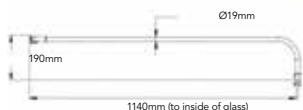

Features:

- 8mm toughened glass
- 1900mm high
- Easy clean glass
- Hinged deflector panel
- 1m support bar
- T-Piece for end panel support
- Additional height support bar