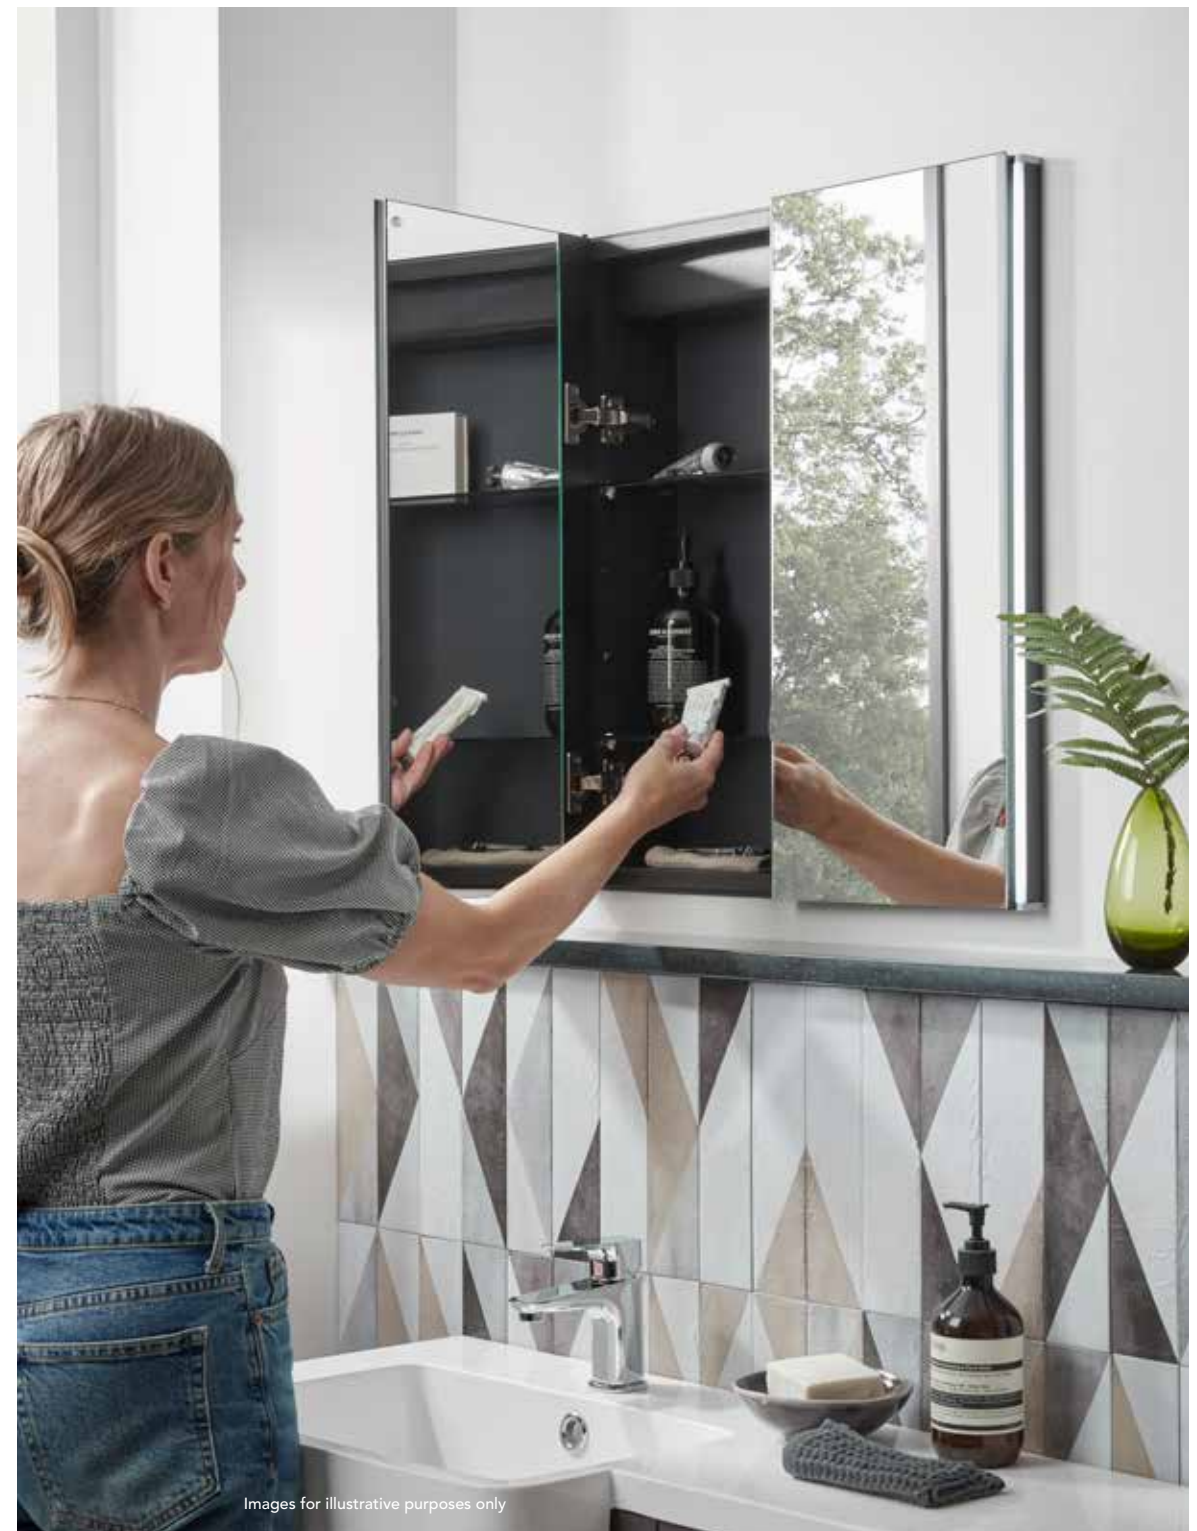

# FACADE

Recessed into your wall with ample storage space for bathroom essentials, this multipurpose cabinet is available in three sizes to suit bathrooms both small and spacious. Illuminating your bathroom too in a pleasant soft light, the Facade cabinet's simple style conceals a host of convenient features designed with the modern bathroom in mind.

**FACADE Single Door Recessed Mirror Cabinet**

H: 650mm W: 500mm  
D: 130mm

TAVFCC050U

€571.03

**FACADE Double Door Recessed Mirror Cabinet**

H: 650mm W: 600mm  
D: 130mm

TAVFCC060U

€742.75

**FACADE Double Door Recessed Mirror Cabinet**

H: 650mm W: 1000mm  
D: 130mm

TAVFCC100U

€1063.03

Note: The Facade Mirror can be surface mounted or recessed.

Images for illustrative purposes only

-  TOUCH SENSOR
-  HEATED DEMISTER
-  LED LIGHTING
-  SHAVING SOCKET
-  IP44 RATED
-  2 YEAR WARRANTY