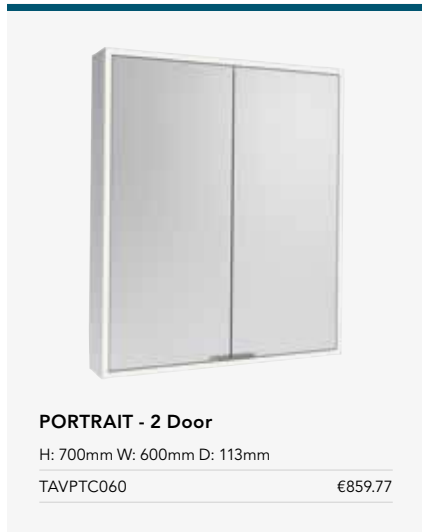

PORTRAIT

FURNITURE

MIRRORS

SANITARY WARE

BRASSWARE

SHOWERING

BATHS

HEATING

ACCESSORIES

MIRROR CABINETS - PORTRAIT