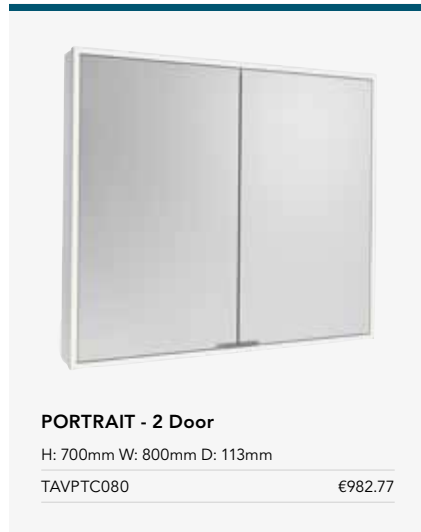

PORTRAIT

FURNITURE

MIRRORS

SANITARY WARE

BRASSWARE

SHOWERING

BATHS

HEATING

ACCESSORIES

MIRROR CABINETS - PORTRAIT