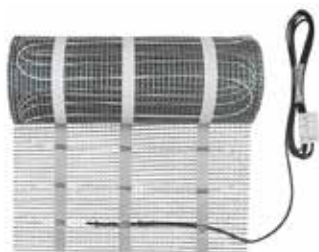

USE ANY COMBINATION OF THE FOLLOWING TO HEAT THE REQUIRED AREA.
ALWAYS CHOOSE THE MAT OR COMBINATION THAT IS EQUAL TO OR LESS THAN YOUR REQUIRED AREA.

Code	Product	Output Watts / m.sq.	Total Output Watts	Area Covered Square Metres	Matt Size	Price
COSYTM10	TM1	160	160	1	0.5m x 2.0m	€177.00
COSYTM15	TM1.5	160	240	1.5	0.5m x 3.0m	€235.50
COSYTM20	TM2	160	320	2	0.5m x 4.0m	€293.00
COSYTM25	TM2.5	160	400	2.5	0.5m x 5.0m	€351.00
COSYTM30	TM3	160	480	3	0.5m x 6.0m	€391.00