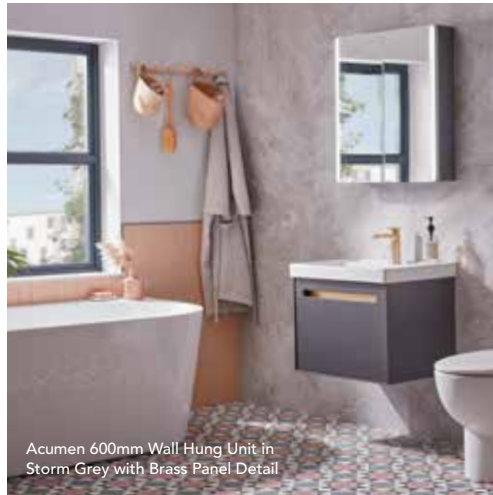

ACCESSORIES

FURNITURE - ACUMEN

ACUMEN

Acumen 500mm Wall Hung Unit

H: 476mm D: 390mm W: 490mm

Unit	● Storm Grey	TAVACU500W.SG	€405.90
	● Viridian Green	TAVACU500W.VRG	
	● White	TAVACU500W.W	

Ceramic Basin	TAVDC12060	€215.25
TOTAL		€621.15