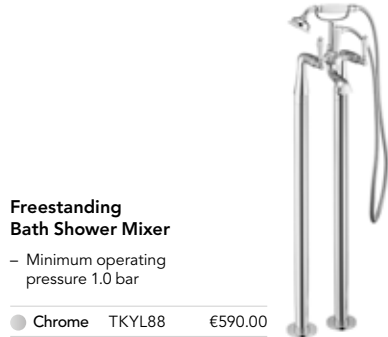

● Chrome TKYL14 €330.00

Mini Basin Mono Mixer

- With clicker waste
- Minimum operating pressure 0.2 bar

● Chrome TAVTLD26 €159.90
● Brushed Brass TAVTLD2604 €220.17

Basin Mono Mixer

- With clicker waste
- Minimum operating pressure 0.2 bar

● Chrome TAVTLD25 €172.20
● Brushed Brass TAVTLD2504 €232.47

Basin Mixer

- Minimum operating pressure 0.2 bar

● Chrome TAVTLD11 €184.50
● Brushed Brass TAVTLD1104 €244.77

Bath Shower Mixer

- Minimum operating pressure 0.5 bar

● Chrome TKYL04 €250.00

Freestanding Bath Shower Mixer

- Minimum operating pressure 1.0 bar

● Chrome TKYL88 €590.00

Basin Taps

- Minimum operating pressure 0.2 bar

● Chrome TAVTLD70 €147.60
● Brushed Brass TAVTLD7004 €172.20