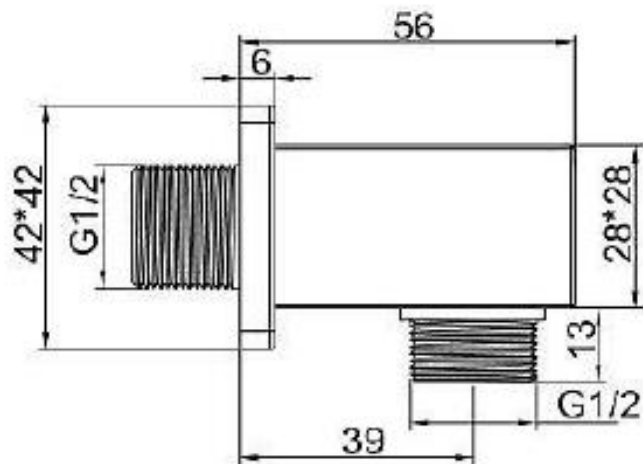

## Technical Data Information

Square Brushed Brass Outlet Elbow  
AVWE02BB

## INFORMATION

<b>Construction</b>	Brass Body (CuZn40Pb18)
<b>Finishes</b>	Brushed Brass/PVD Finish
<b>Product Type</b>	Contemporary
<b>Water Pressure</b>	-
<b>Plumbing Systems</b>	Suitable for all plumbing systems
<b>Standards</b>	-
<b>Certification</b>	Manufactured to comply with WRAS
<b>Cartridge</b>	-
<b>Fitting</b>	G1/2" BSP
<b>Packaging</b>	37.5 x 37.5 x 35cm / carton (125 boxes / carton)
<b>Guarantee</b>	1 year against manufacturing faults (excluding serviceable parts).
<b>Additional Information</b>	-

All Dimensions are in millimetres. The information contained on this page was correct at date of issue. Fitting dimensions are provided as a guide only. Some variation may occur due to manufacturing tolerances. We pursue a policy of continuing improvement in design and performance of our products and so reserve the right to change specifications without prior notice.

# R.T. LARGE

ESTABLISHED 1969

All Dimensions are in millimetres. The information contained on this page was correct at date of issue. Fitting dimensions are provided as a guide only. Some variation may occur due to manufacturing tolerances. We pursue a policy of continuing improvement in design and performance of our products and so reserve the right to change specifications without prior notice.