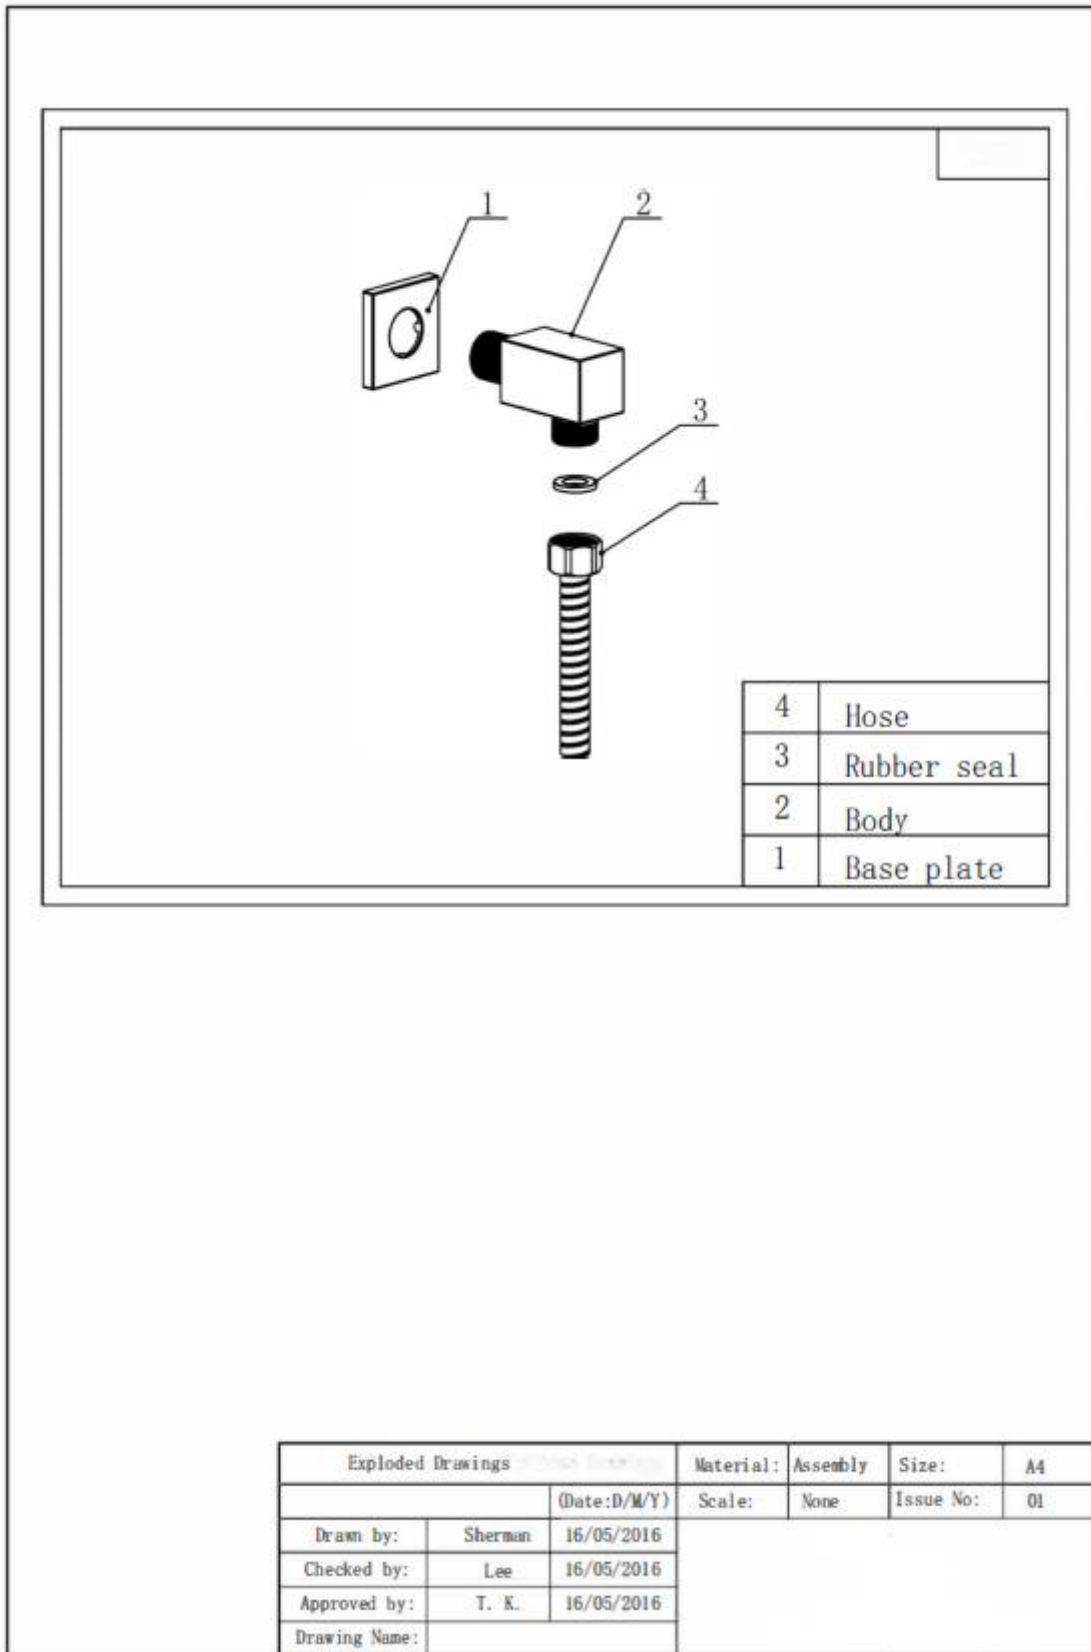

## Technical Data Information

Square Brushed Brass Outlet Elbow  
AVWE02BB

## INFORMATION

<b>Construction</b>	Brass Body (CuZn40Pb18)
<b>Finishes</b>	Brushed Brass/PVD Finish
<b>Product Type</b>	Contemporary
<b>Water Pressure</b>	-
<b>Plumbing Systems</b>	Suitable for all plumbing systems
<b>Standards</b>	-
<b>Certification</b>	Manufactured to comply with WRAS
<b>Cartridge</b>	-
<b>Fitting</b>	G1/2" BSP
<b>Packaging</b>	37.5 x 37.5 x 35cm / carton (125 boxes / carton)
<b>Guarantee</b>	1 year against manufacturing faults (excluding serviceable parts).
<b>Additional Information</b>	-

All Dimensions are in millimetres. The information contained on this page was correct at date of issue. Fitting dimensions are provided as a guide only. Some variation may occur due to manufacturing tolerances. We pursue a policy of continuing improvement in design and performance of our products and so reserve the right to change specifications without prior notice.

# R.T. LARGE

ESTABLISHED 1969

All Dimensions are in millimetres. The information contained on this page was correct at date of issue. Fitting dimensions are provided as a guide only. Some variation may occur due to manufacturing tolerances. We pursue a policy of continuing improvement in design and performance of our products and so reserve the right to change specifications without prior notice.