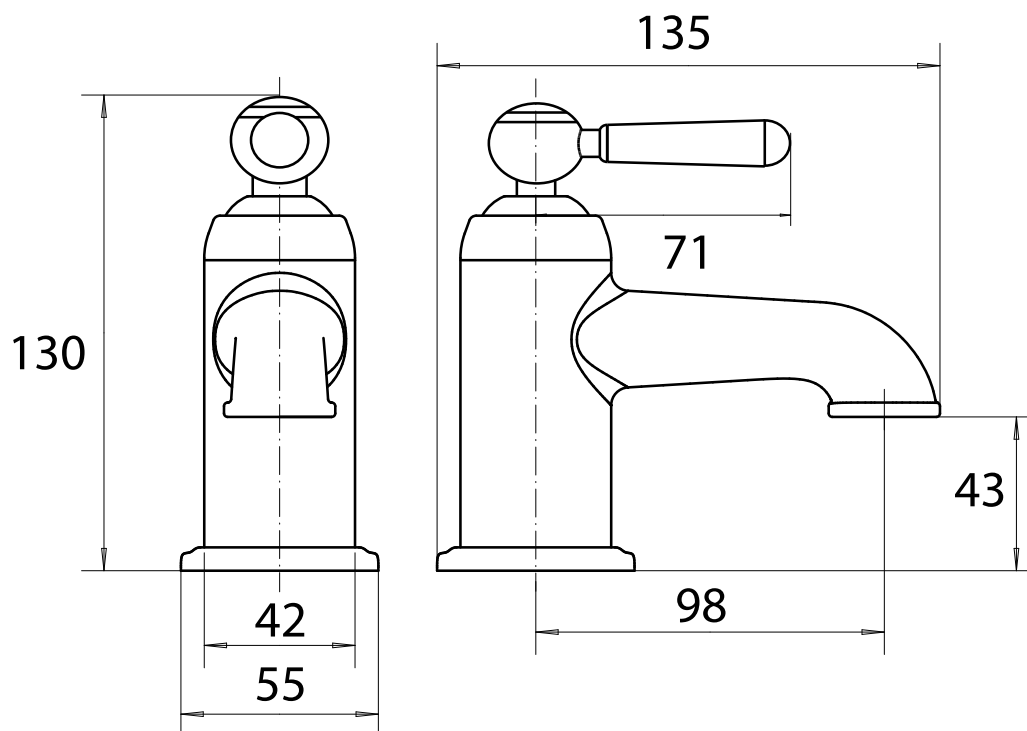

# Technical Data Sheet

Lansdown Mini Mono Basin Mixer  
TAVTLD26 (Chrome), TAVTLD2604 (Brass)

**TAVISTOCK**  
inspiring bathrooms

No.	Description	Code	Fixings Included
1	Lansdown Mini Mono Basin Mixer	TAVTLD26, TAVTLD2604	YES

## Dimensions

Diagrams not to scale. All dimensions in mm (tolerance of +/-5mm)

\*Dimensions are subject to change, customers are advised to measure Actual product before commencing installation.

## FAQs

**What is the size of the tap tail connection?** The tap tails have a 15mm compression fitting

**What bore is the tap tail?** The tails have a 10mm internal bore.

**What length are the tap tails?** The tails are 300mm in length.