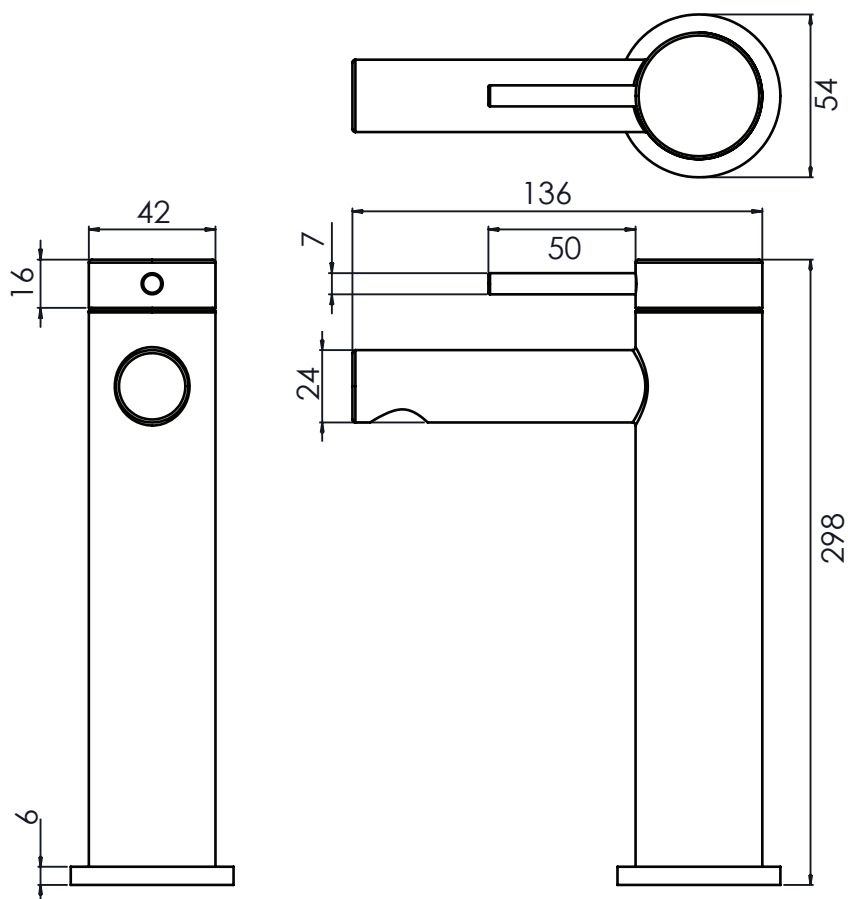

Technical Data Sheet

Anthem Tall Basin Mixer With Click Waste

Chrome - TAVTAN52, Black - TAVTAN5203, Brass - TAVTAN5204

No.	Description	Code	Fixings Included
1	Anthem Tall Basin Mixer With Click Waste	TAVTAN52, TAVTAN5203, TAVTAN5204	YES

Min Pressure:	0.2bar
0.2bar	4. litres / min
0.3bar	5. litres / min
0.4bar	6.2 litres / min
0.5bar	7.0 litres / min
1bar	9.7 litres / min
2bar	13.7 litres / min

Dimensions:

Diagrams not to scale. All dimensions in mm (tolerance of +/-5mm)

*Dimensions are subject to change, customers are advised to measure actual product before commencing installation.

FAQs

What is the size of the tap tail connection? The tap tails have a standard 1/2" BSP fixing.

What bore is the tap tail? The tails have a 10mm internal bore.

What length are the tap tails? The tails are 300mm in length.

Does the tap come fitted with an aerator? Yes, the aerator comes pre-installed but can be replaced. It is not adjustable.