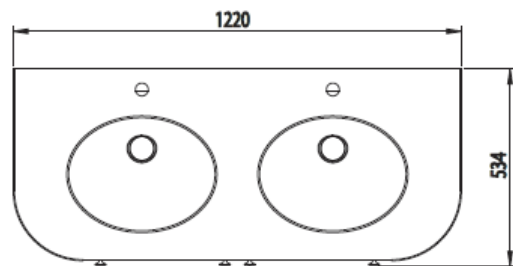

Technical Data Information

Product Code: TAVLAN1200C.SDG

Information: Lansdown 1200 Curved Unit
Colour: Sherwood Green

Overall Dimensions: H: 860 x D: 554 x W: 1210

All Dimensions are in millimetres. The information contained on this page was correct at date of issue. Fitting dimensions are provided as a guide only. Some variation may occur due to manufacturing tolerances. We pursue a policy of continuing improvement in design and performance of our products and so reserve the right to change specifications without prior notice.