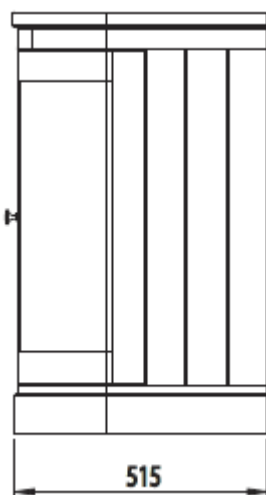

Technical Data Information

Product Code: TAVLAN1200C.SDG

Information: Lansdown 1200 Curved Unit
Colour: Sherwood Green

Overall Dimensions: H: 860 x D: 554 x W: 1210

All Dimensions are in millimetres. The information contained on this page was correct at date of issue. Fitting dimensions are provided as a guide only. Some variation may occur due to manufacturing tolerances. We pursue a policy of continuing improvement in design and performance of our products and so reserve the right to change specifications without prior notice.