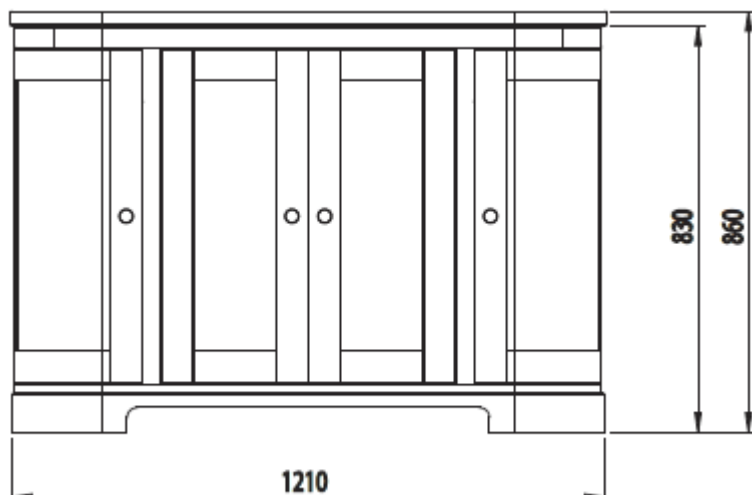

Technical Data Information

Product Code: TAVLAN1200C.SDG

Information: Lansdown 1200 Curved Unit
Colour: Sherwood Green

Overall Dimensions: H: 860 x D: 554 x W: 1210

All Dimensions are in millimetres. The information contained on this page was correct at date of issue. Fitting dimensions are provided as a guide only. Some variation may occur due to manufacturing tolerances. We pursue a policy of continuing improvement in design and performance of our products and so reserve the right to change specifications without prior notice.