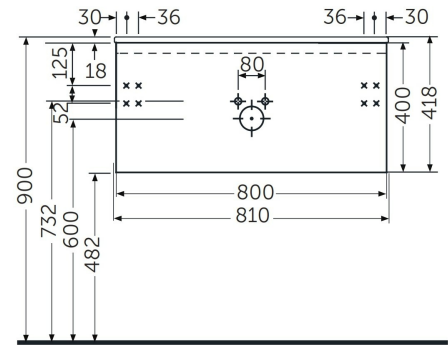

### Technical specifications

|             |                             |
|-------------|-----------------------------|
| Dimensions: | 810 x 418 mm                |
| Weight:     | 19.5 Kg                     |
| Color:      | Grey Elm                    |
| Suites:     | <a href="#">RAK-JOY UNO</a> |

| Code        | Name  |
|-------------|---|
| UNOWH080EGY | RAK-JOY UNO WALL HUNG VANITY UNITS GREY ELM 80 CM |

Dimensions: All dimensions in mm. Tolerance of vitreous china & fireclay items:  $\pm 5\%$  for below 200mm and  $\pm 3\%$  for above 200mm; for all other items tolerance  $\pm 1\%$ . Note: Due to a continuing development program to improve design and performance, the manufacturer reserves all rights to vary specifications without prior information. Please note accessories are for photographic use only.