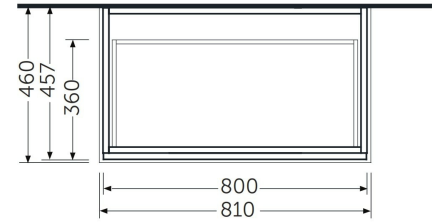

### Technical specifications

|             |                             |
|-------------|-----------------------------|
| Dimensions: | 810 x 418 mm                |
| Weight:     | 19.5 Kg                     |
| Color:      | Grey Elm                    |
| Suites:     | <a href="#">RAK-JOY UNO</a> |

| Code        | Name  |
|-------------|---|
| UNOWH080EGY | RAK-JOY UNO WALL HUNG VANITY UNITS GREY ELM 80 CM |

Dimensions: All dimensions in mm. Tolerance of vitreous china & fireclay items:  $\pm 5\%$  for below 200mm and  $\pm 3\%$  for above 200mm; for all other items tolerance  $\pm 1\%$ . Note: Due to a continuing development program to improve design and performance, the manufacturer reserves all rights to vary specifications without prior information. Please note accessories are for photographic use only.