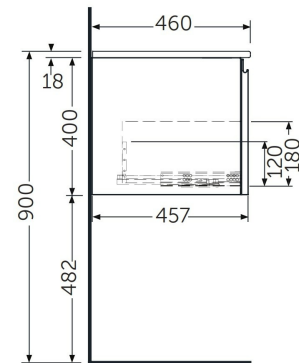

### Technical specifications

|             |                             |
|-------------|-----------------------------|
| Dimensions: | 810 x 418 mm                |
| Weight:     | 19.5 Kg                     |
| Color:      | Grey Elm                    |
| Suites:     | <a href="#">RAK-JOY UNO</a> |

| Code        | Name  |
|-------------|---|
| UNOWH080EGY | RAK-JOY UNO WALL HUNG VANITY UNITS GREY ELM 80 CM |

Dimensions: All dimensions in mm. Tolerance of vitreous china & fireclay items:  $\pm 5\%$  for below 200mm and  $\pm 3\%$  for above 200mm; for all other items tolerance  $\pm 1\%$ . Note: Due to a continuing development program to improve design and performance, the manufacturer reserves all rights to vary specifications without prior information. Please note accessories are for photographic use only.