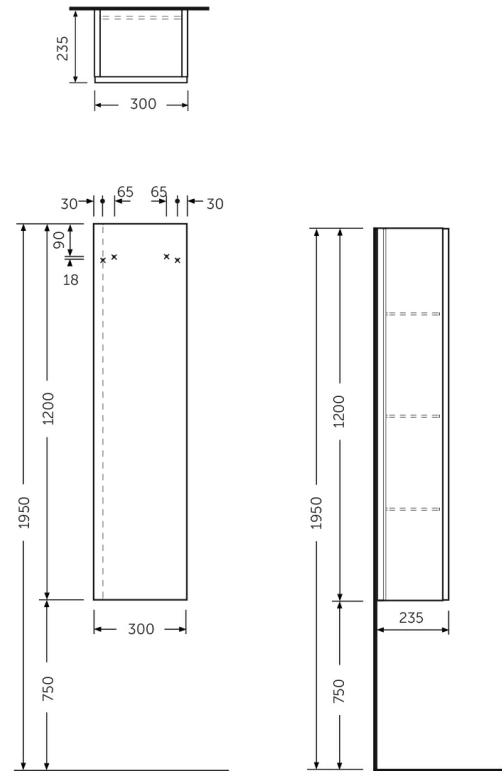

### Technical specifications

Dimensions: 300 x 235 mm

Color: Grey Elm

Suites: [RAK-JOY](#)

### Code Name

JOYTS120EGY 120CM Wall Hung Tall Cabinet - Grey Elm

Dimensions: All dimensions in mm tolerance +5% for below 200mm and +3% for above 200mm.

Note: Due to a continuing development programme to improve design and performance, the manufacturer reserves all rights to vary specifications without prior information.