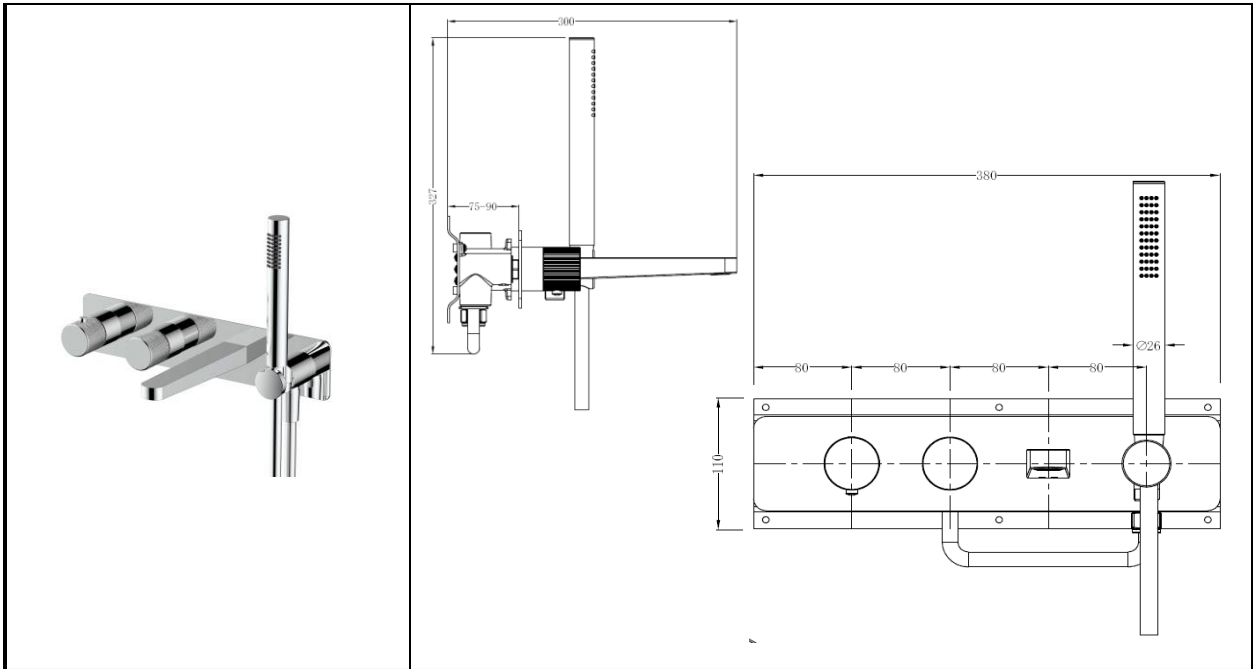

RAK-Amalfi

Horizontal Thermostatic Shower Valve inc bath spout | Dual Outlet

RAK
CERAMICS

Dimensions: 380w x 300d x 110h

Colour: Chrome (C), Brushed Gold (G),
Brushed Nickel (N) and Black (B)

Code: RAKAMA3306X

Working Pressure: Minimum Operating Pressure 1.00 Bar

Warranty 15 Years

Weight: 3.428 KG

Dimensions: All Dimensions in mm tolerance $\pm 5\%$ for below 200mm and $\pm 3\%$ for above 200mm.

Note: Due to a continuing development programme to improve design and performance the manufacturer reserves all rights to vary specifications without prior information.