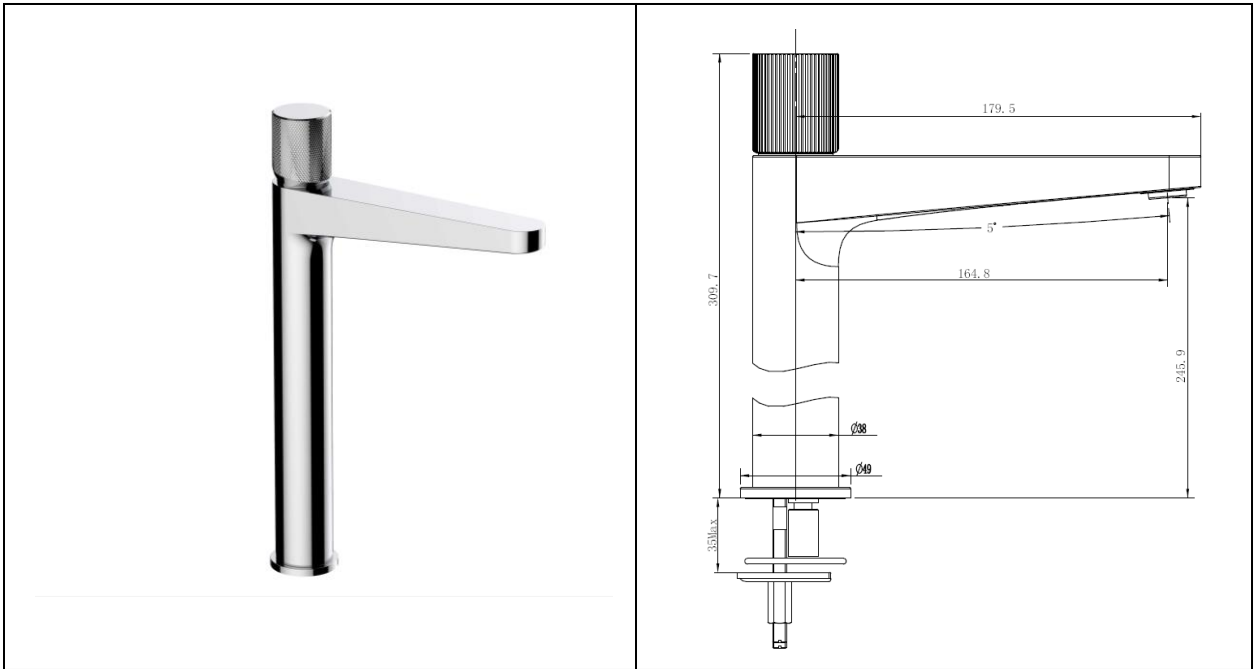

RAK-Amalfi

Basin Mixer | Tall | No Waste

RAK
CERAMICS

Dimensions: 38w x 179.5d x 309.7h

Colour: Chrome (C), Brushed Gold (G),
Brushed Nickel (N) and Black (B)

Code: RAKAMA3003X

Working Pressure Minimum Operating Pressure 0.5 Bar

Warranty 15 Years

Weight: 1.789 KG

Dimensions: All Dimensions in mm tolerance $\pm 5\%$ for below 200mm and $\pm 3\%$ for above 200mm.

Note: Due to a continuing development programme to improve design and performance the manufacturer reserves all rights to vary specifications without prior information.