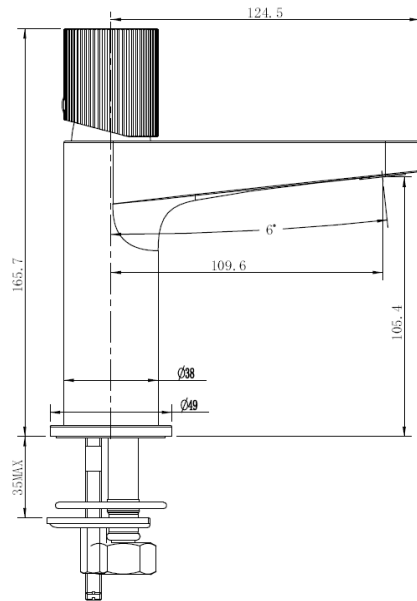

# RAK-Amalfi

Basin Mixer | Standard | No Waste

**RAK**  
CERAMICS

---

**Dimensions:**

38w x 124.5d x 165.7h

---

**Colour:**

Chrome (C), Brushed Gold (G), Brushed Nickel (N) and Black (B)

---

**Code:**

RAKAMA3001X

---

**Working Pressure**

Minimum Operating Pressure 0.5 Bar

---

**Warranty**

15 Years

---

**Weight:**

1.067 KG

---

Dimensions: All Dimensions in mm tolerance  $\pm 5\%$  for below 200mm and  $\pm 3\%$  for above 200mm.

Note: Due to a continuing development programme to improve design and performance the manufacturer reserves all rights to vary specifications without prior information.