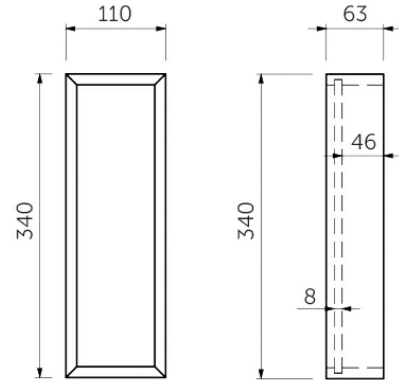

JOY - JOYDIST

TOP DRAWER INSERT

RAK
CERAMICS

Technical specifications

Dimensions: 340 x 110 x 63 mm

Colour: GREY

Code: JOYDIST

Dimensions: All dimensions in mm tolerance +5% for below 200mm and +3% for above 200mm.
Note: Due to a continuing development programme to improve design and performance, the manufacturer reserves all rights to vary specifications without prior information.
Please note accessories are for photographic use only.