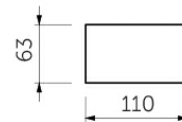

JOY - JOYDIST

TOP DRAWER INSERT

RAK
CERAMICS

Technical specifications

Dimensions: 340 x 110 x 63 mm

Colour: GREY

Code: JOYDIST

Dimensions: All dimensions in mm tolerance +5% for below 200mm and +3% for above 200mm.
Note: Due to a continuing development programme to improve design and performance, the manufacturer reserves all rights to vary specifications without prior information.
Please note accessories are for photographic use only.