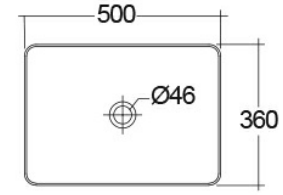

### Technical specifications

Dimensions: 500 x 360 mm

Weight: 12.5 Kg

Color: MATT BLACK - 504

Shape of basin: Rectangle

Suites: [RAK-FEELING WASHBASINS](#)

Code	Name
FEECT5000504A	RAK-SLIM - RECTANGULAR WASH BASIN MATT BLACK 504 - 50 CM

Dimensions: All dimensions in mm tolerance  $\pm 5\%$  for below 200mm and  $\pm 3\%$  for above 200mm.

Note: Due to a continuing development programme to improve design and performance, the manufacturer reserves all rights to vary specifications without prior information.