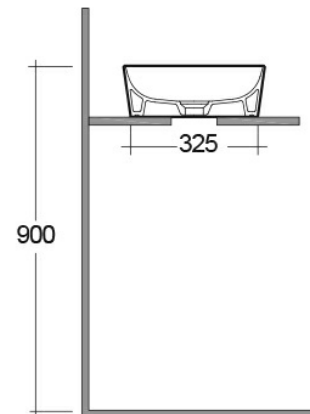

### Technical specifications

Dimensions: 500 x 360 mm

Weight: 12.5 Kg

Color: MATT BLACK - 504

Shape of basin: Rectangle

Suites: [RAK-FEELING WASHBASINS](#)

Code	Name
FEECT5000504A	RAK-SLIM - RECTANGULAR WASH BASIN MATT BLACK 504 - 50 CM

Dimensions: All dimensions in mm tolerance  $\pm 5\%$  for below 200mm and  $\pm 3\%$  for above 200mm.

Note: Due to a continuing development programme to improve design and performance, the manufacturer reserves all rights to vary specifications without prior information.