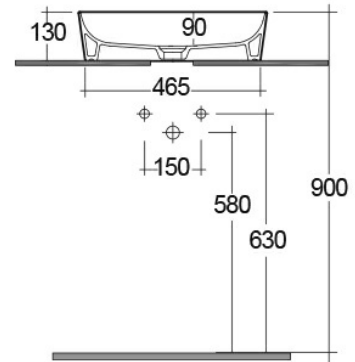

## Wash basin | Counter Top

### Technical specifications

Dimensions: 500 x 360 mm

Weight: 12.5 Kg

Color: MATT BLACK - 504

Shape of basin: Rectangle

Suites: [RAK-FEELING WASHBASINS](#)

Code	Name
FEECT5000504A	RAK-SLIM - RECTANGULAR WASH BASIN MATT BLACK 504 - 50 CM

Dimensions: All dimensions in mm tolerance  $\pm 5\%$  for below 200mm and  $\pm 3\%$  for above 200mm.

Note: Due to a continuing development programme to improve design and performance, the manufacturer reserves all rights to vary specifications without prior information.