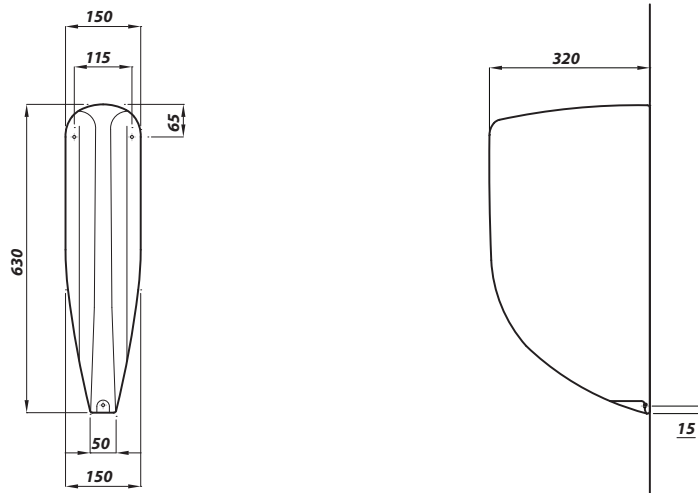

## KOTA URINAL SEPARATOR

<b>Product Code</b>	<b>CKOTURIDIV</b>
<b>Weight (Kg)</b>	8.3
<b>Material</b>	Vitreous china
<b>Waterless</b>	N/A
<b>Colour</b>	White
<b>Waste</b>	N/A
<b>Flushing volume (ltr)</b>	N/A
<b>Flushing mechanism</b>	N/A
<b>Extras</b>	N/A

### Key features:

- Urinal divider
- Dimensions: (H) 630mm, (W) 150mm, (D) 320mm
- Lifetime ceramic guarantee\*

### Description:

This urinal divider is tough and durable. It has a traditional design and will suit most urinals.

All dimensions are approximate and subject to normal ceramic variation. Although every effort is made not to change the above product specification, we reserve the right to do so without prior notification if necessary. \*Against manufacturers defects. Full information on guarantees available upon request.