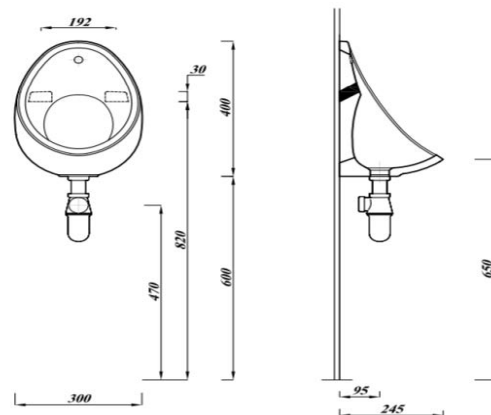

KOTA URINAL BOWL 40CM (EXPOSED) - NO TRAP

| | |
|------------------------------|--|
| Product Code | CKOTURI400 |
| Weight (Kg) | 6.3 |
| Material | Vitreous China |
| Waterless | N |
| Colour | White |
| Waste | 38mm waste outlet/32mm auto-cistern outlet |
| Flushing volume (ltr) | 4.5/9litres |
| Flushing mechanism | Autosyphon |
| Extras | URSEP |

Key features:

- Exposed or concealed inlet
- UKCA compliant
- Junior Design
- Waterless option available
- Pick-up packs available
- Lifetime ceramic guarantee*

Description:

This junior urinal is ideal for schools and commercial settings. Its smaller size makes it perfect for younger users.