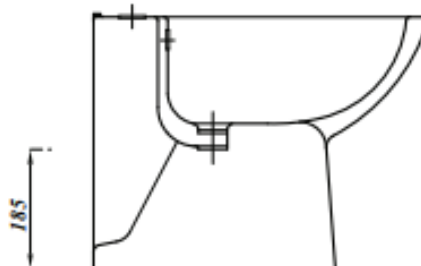

### Information:

Kota Floor Standing Bidet  
Material: Vitreous China  
Weight 15.85kg  
Fixings Not Included  
UKCA Compliant  
One Tap Hole  
Versatile Styling  
Lifetime Ceramic Guarantee

### Overall Dimensions:

H: 390 x D: 520 x W: 341

\*Tap Not Included

All Dimensions are in millimetres. The information contained on this page was correct at date of issue. Fitting dimensions are provided as a guide only. Some variation may occur due to manufacturing tolerances. We pursue a policy of continuing improvement in design and performance of our products and so reserve the right to change specifications without prior notice.