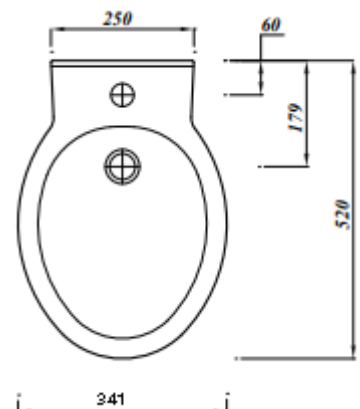

### Information:

Kota Floor Standing Bidet  
Material: Vitreous China  
Weight 15.85kg  
Fixings Not Included  
UKCA Compliant  
One Tap Hole  
Versatile Styling  
Lifetime Ceramic Guarantee

### Overall Dimensions:

H: 390 x D: 520 x W: 341

\*Tap Not Included

All Dimensions are in millimetres. The information contained on this page was correct at date of issue. Fitting dimensions are provided as a guide only. Some variation may occur due to manufacturing tolerances. We pursue a policy of continuing improvement in design and performance of our products and so reserve the right to change specifications without prior notice.