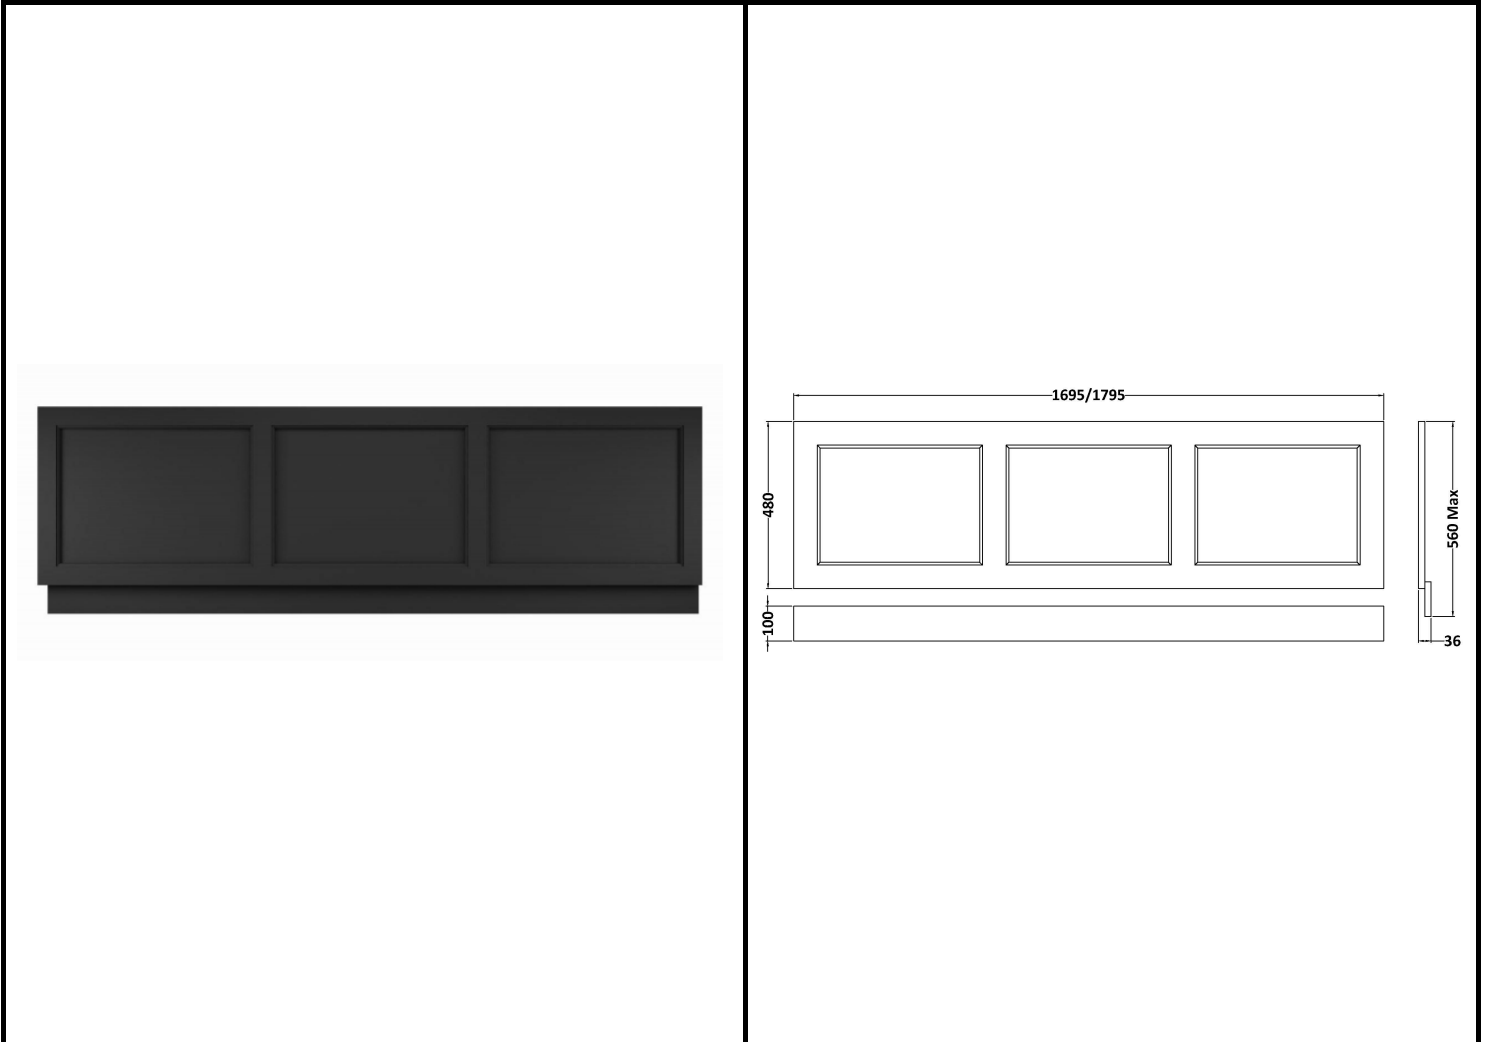

B A Y S W A T E R

London W.2

CODE: BAYF434

DESCRIPTION: 1700 Bath Front Panel

CATEGORY: Furniture

PRODUCT DIMENSIONS			
Height (mm)	Width (mm)	Depth (mm)	Nett Wgt Kg
560	1695	36	11.5

PACKAGING DIMENSIONS			
Height (mm)	Width (mm)	Depth (mm)	Gross Wgt Kg
500	1720	30	12

PACKAGING DATA			
Box Colour	White Cardboard Box		
Box Qty	1	Label Colour	White Label
Label Size	116 X 50	Label Qty	2

OUTER BOX DIMENSIONS (If Applicable)			
Height (mm)	Width (mm)	Depth (mm)	Gross Wgt Kg
Barcode			

PRODUCT DETAILS				
Country of Origin	Ukraine			
Fitting Instruction	Yes			
Constr' Method	Not Applicable			
Cabinet Finish	Not Applicable			
Cab Thickness (mm)				
Drawer Included	Not Applicable			
No of Shelves	Not Applicable			
Hinge Inc'	Not Applicable			
Fixings Inc'	Yes			
Handle Inc'	Not Applicable			
Handle Type	Not Applicable			
Certification	FSC	Yes	CE	Yes
Colour	Matt Black			
Constr' Type	Flat-Pack			
Fascia Finish	Mdf Painted Matt			
Fas Thickness (mm)	18			
Drawer Type	Not Applicable			
Hinge Type	Not Applicable			
Adjustable Legs	Not Applicable			
Handle Style	Not Applicable			
Waste Shroud	Not Applicable			