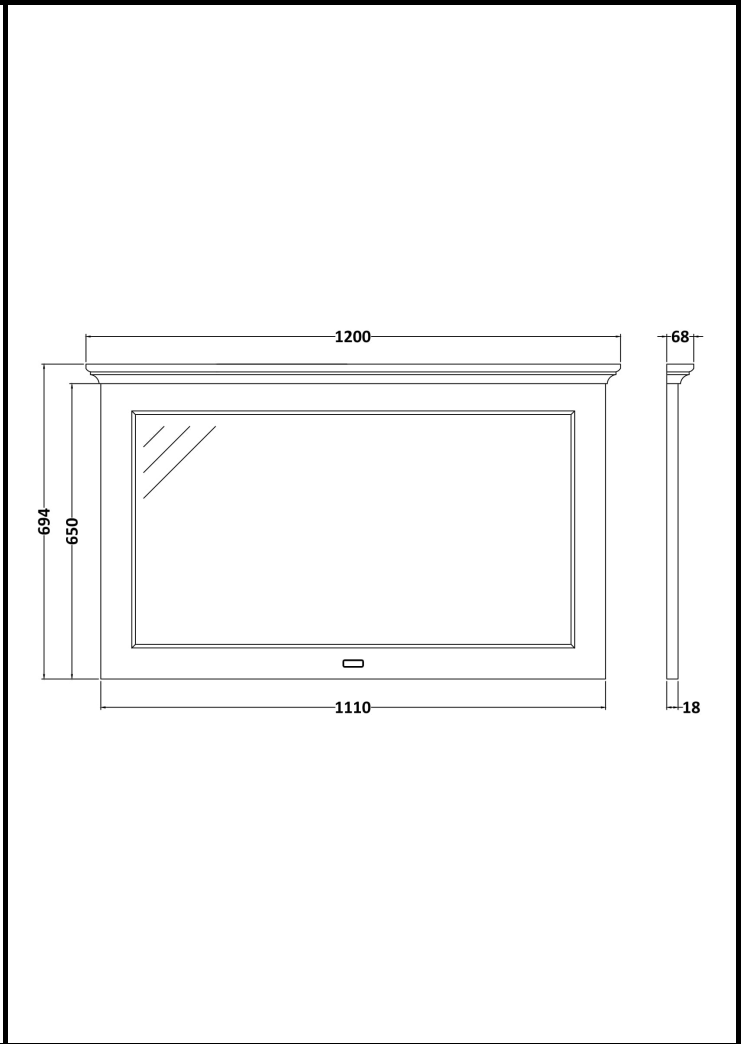

# B A Y S W A T E R

London W.2

**CODE:** BAYF188

**DESCRIPTION:** 1200 Flat Mirror

**CATEGORY:** Furniture

PRODUCT DIMENSIONS			
Height (mm)	Width (mm)	Depth (mm)	Nett Wgt Kg
694	1200	68	11

PACKAGING DIMENSIONS			
Height (mm)	Width (mm)	Depth (mm)	Gross Wgt Kg
740	1245	100	11

PACKAGING DATA			
Box Colour	White Cardboard Box		
Box Qty	1	Label Colour	White Label
Label Size	116 x 50	Label Qty	2

OUTER BOX DIMENSIONS (If Applicable)			
Height (mm)	Width (mm)	Depth (mm)	Gross Wgt Kg
Barcode	5056211869078		

PRODUCT DETAILS				
Country of Origin	Ukraine			
Fitting Instruction	No			
Constr' Method	Cam & Wood Dowel			
Cabinet Finish	Not Applicable			
Cab Thickness (mm)				
Drawer Included	Not Applicable			
No of Shelves	Not Applicable			
Hinge Inc'	Not Applicable			
Fixings Inc'	Yes			
Handle Inc'	Not Applicable			
Handle Type	Not Applicable			
Certification	FSC	Yes	CE	Yes
Colour	Stiffkey Blue			
Constr' Type	Rigid			
Fascia Finish	Mdf Painted Matt			
Fas Thickness (mm)	18			
Drawer Type	Not Applicable			
Hinge Type	Not Applicable			
Adjustable Legs	Not Applicable			
Handle Style	Not Applicable			
Waste Shroud	Not Applicable			