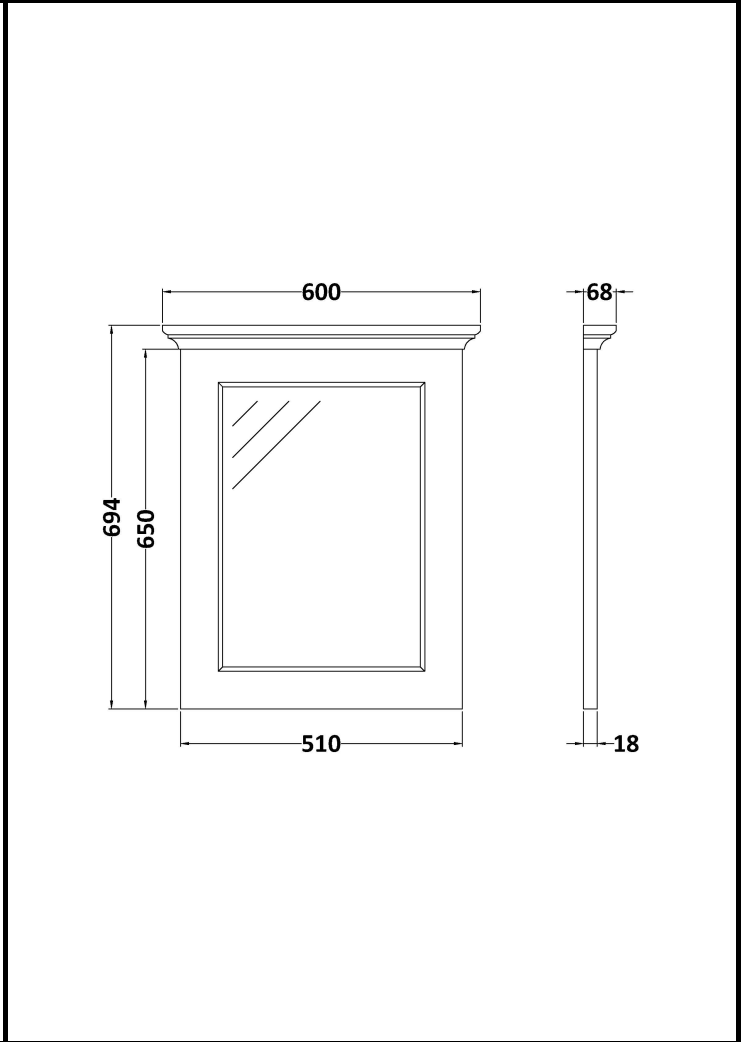

B A Y S W A T E R

London W.2

CODE: BAYF124

DESCRIPTION: 600 Flat Mirror

CATEGORY: Furniture

PRODUCT DIMENSIONS			
Height (mm)	Width (mm)	Depth (mm)	Nett Wgt Kg
694	600	68	7.25

PACKAGING DIMENSIONS			
Height (mm)	Width (mm)	Depth (mm)	Gross Wgt Kg
740	645	100	7.3

PACKAGING DATA			
Box Colour	White Cardboard Box		
Box Qty	1	Label Colour	White Label
Label Size	116 x 50	Label Qty	2

OUTER BOX DIMENSIONS (If Applicable)			
Height (mm)	Width (mm)	Depth (mm)	Gross Wgt Kg
Barcode	5055275893043		

PRODUCT DETAILS				
Country of Origin	Ukraine			
Fitting Instruction	Yes			
Constr' Method	Cam & Wood Dowel			
Cabinet Finish	Not Applicable			
Cab Thickness (mm)				
Drawer Included	Not Applicable			
No of Shelves	Not Applicable			
Hinge Inc'	Not Applicable			
Fixings Inc'	Yes			
Handle Inc'	Not Applicable			
Handle Type	Not Applicable			
Certification	FSC	Yes	CE	Yes
Colour	Pointing White			
Constr' Type	Rigid			
Fascia Finish	Mdf Painted Matt			
Fas Thickness (mm)	18			
Drawer Type	Not Applicable			
Hinge Type	Not Applicable			
Adjustable Legs	Not Applicable			
Handle Style	Not Applicable			
Waste Shroud	Not Applicable			