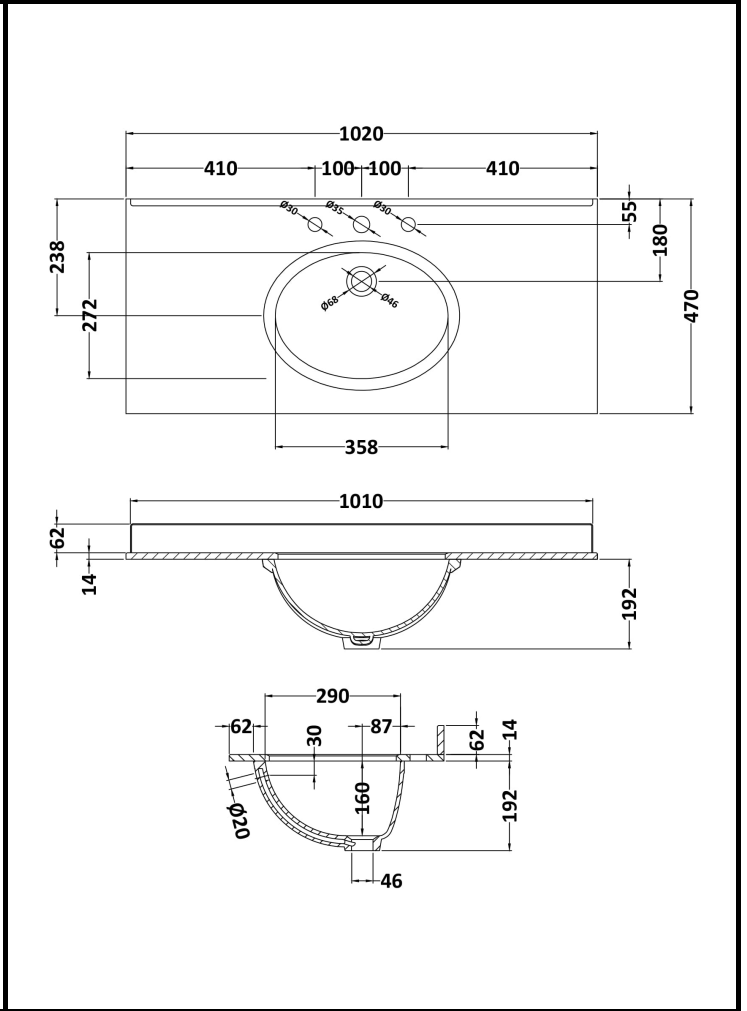

B A Y S W A T E R

London W.2

CODE: BAYC249

DESCRIPTION: 1000 Rectangle Marble Top/Basin 3Th

CATEGORY: Ceramics

PRODUCT DIMENSIONS			
Height (mm)	Width (mm)	Depth (mm)	Nett Wgt Kg
268	1020	470	18

PACKAGING DIMENSIONS			
Height (mm)	Width (mm)	Depth (mm)	Gross Wgt Kg
250	1100	580	18.5

PACKAGING DATA			
Box Colour	White Cardboard Box		
Box Qty	1	Label Colour	White Label
Label Size	100 x 50	Label Qty	2

OUTER BOX DIMENSIONS (If Applicable)			
Height (mm)	Width (mm)	Depth (mm)	Gross Wgt Kg
Barcode	5056211825531		

BASINS			
Tap Hole	Three Tapholes	Chain Stay Hole	No
Template	Not Applicable	Waste Type Req'd	Slotted
Overflow Incl.	Yes	Overflow Cover	Yes
Inner Bowl Depth	160mm	Inner Bowl Width	358mm
Inner Bowl Height	160mm		