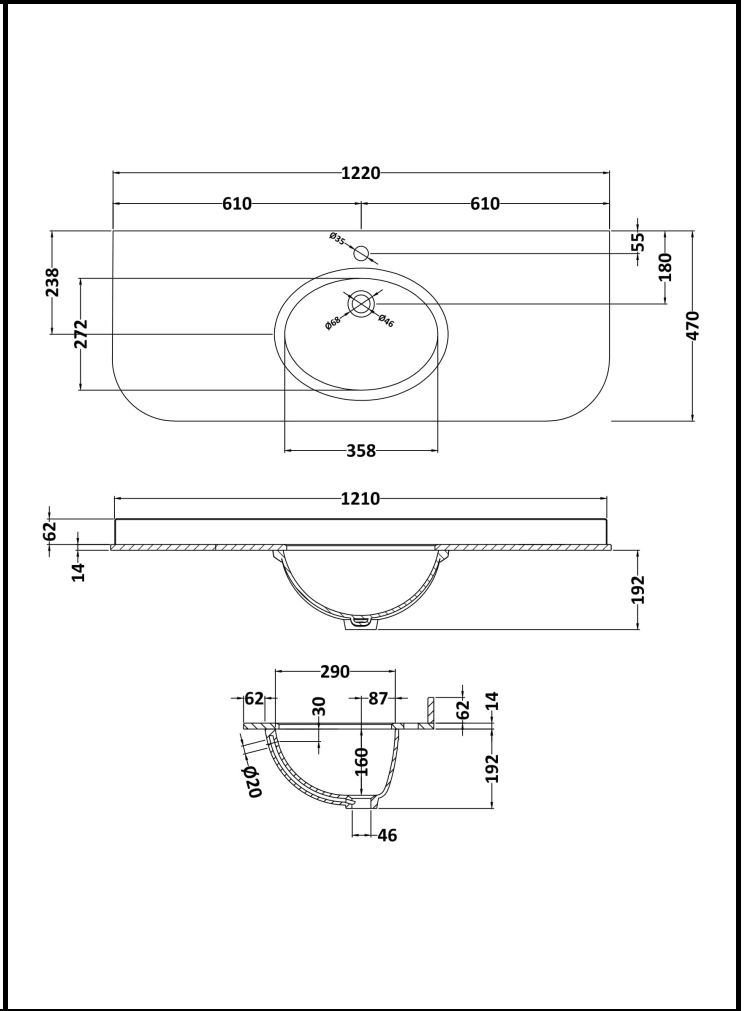

## London W.2

**CODE:** BAYC239

**DESCRIPTION:** 1200 Single Bowl Curved Marble Top 17

**CATEGORY:** Ceramics

PRODUCT DIMENSIONS			
Height (mm)	Width (mm)	Depth (mm)	Nett Wgt Kg
268	1220	463	24.5

PACKAGING DIMENSIONS			
Height (mm)	Width (mm)	Depth (mm)	Gross Wgt Kg
310	1300	550	25

PACKAGING DATA			
Box Colour	White Cardboard Box		
Box Qty	1	Label Colour	White Label
Label Size	100 x 50	Label Qty	2

OUTER BOX DIMENSIONS (If Applicable)			
Height (mm)	Width (mm)	Depth (mm)	Gross Wgt Kg
Barcode	5055275892718		

BASINS			
Tap Hole	One Taphole	Chain Stay Hole	No
Template	Not Applicable	Waste Type Req'd	Slotted
Overflow Incl.	Yes	Overflow Cover	Yes
Inner Bowl Depth	160mm	Inner Bowl Width	358mm
Inner Bowl Height	160mm		