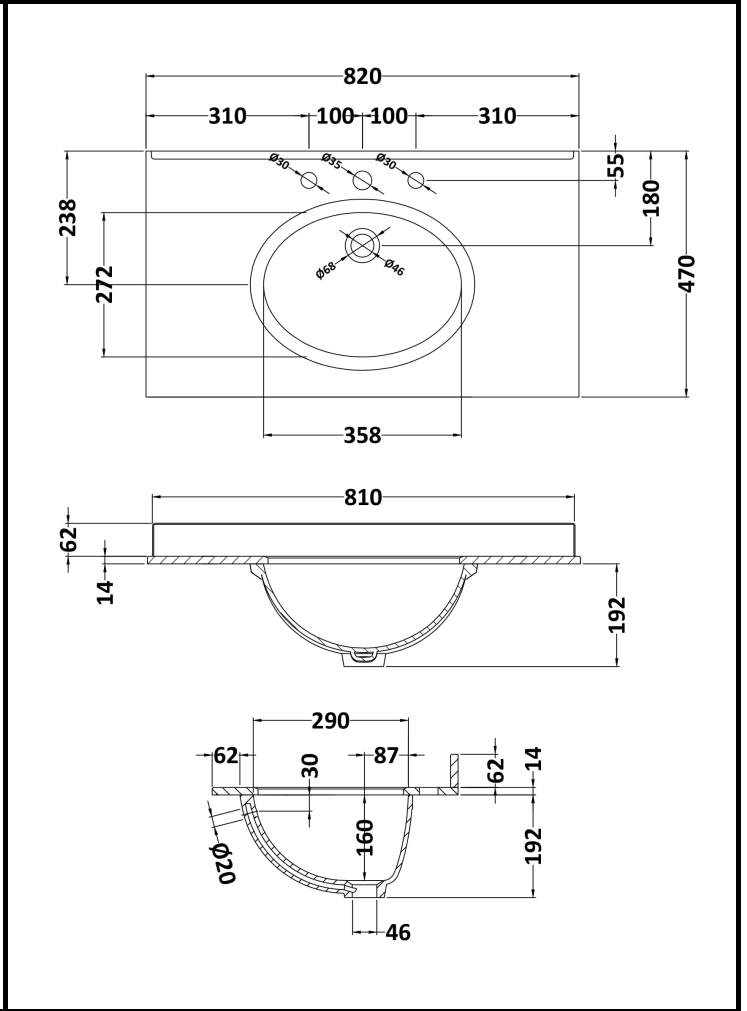

B A Y S W A T E R

London W.2

CODE: BAYC230

DESCRIPTION: 800 Single Bowl Marble Top 3Th

CATEGORY: Ceramics

PRODUCT DIMENSIONS			
Height (mm)	Width (mm)	Depth (mm)	Nett Wgt Kg
268	820	463	18

PACKAGING DIMENSIONS			
Height (mm)	Width (mm)	Depth (mm)	Gross Wgt Kg
310	900	550	18.5

PACKAGING DATA			
Box Colour	White Cardboard Box		
Box Qty	1	Label Colour	White Label
Label Size	100 x 50	Label Qty	2

OUTER BOX DIMENSIONS (If Applicable)			
Height (mm)	Width (mm)	Depth (mm)	Gross Wgt Kg
Barcode	5055275892626		

BASINS			
Tap Hole	Three Tapholes	Chain Stay Hole	No
Template	Not Applicable	Waste Type Req'd	Slotted
Overflow Incl.	Yes	Overflow Cover	Yes
Inner Bowl Depth	160mm	Inner Bowl Width	358mm
Inner Bowl Height	160mm		