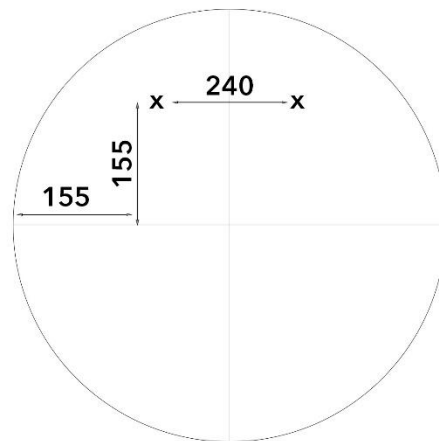

Technical Data Information

Product Code: MRTL033

Information: Simple Round Mirror 550

Overall Dimensions: H: 550 x W: 550

Front

Back (Hanging Configuration)

All Dimensions are in millimetres. The information contained on this page was correct at date of issue. Fitting dimensions are provided as a guide only. Some variation may occur due to manufacturing tolerances. We pursue a policy of continuing improvement in design and performance of our products and so reserve the right to change specifications without prior notice.