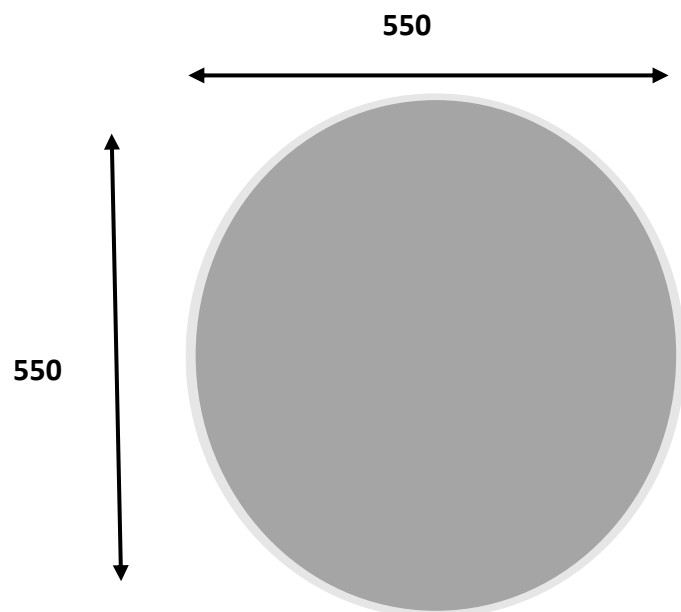

Technical Data Information

Product Code: MRTL033

Information: Simple Round Mirror 550

Overall Dimensions: H: 550 x W: 550

Front

Back (Hanging Configuration)

All Dimensions are in millimetres. The information contained on this page was correct at date of issue. Fitting dimensions are provided as a guide only. Some variation may occur due to manufacturing tolerances. We pursue a policy of continuing improvement in design and performance of our products and so reserve the right to change specifications without prior notice.