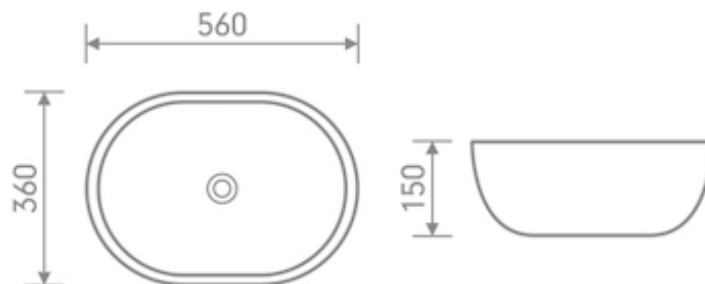

Technical Data Information

Product Code: CCB241

Information: Oval Basin
Product MATERIAL: Vitreous China
Includes Overflow: Yes

Overall Dimensions: H: 150 x D: 360 x W: 560

CB241 SIZE: 560X360X150 MM

All Dimensions are in millimetres. The information contained on this page was correct at date of issue. Fitting dimensions are provided as a guide only. Some variation may occur due to manufacturing tolerances. We pursue a policy of continuing improvement in design and performance of our products and so reserve the right to change specifications without prior notice.