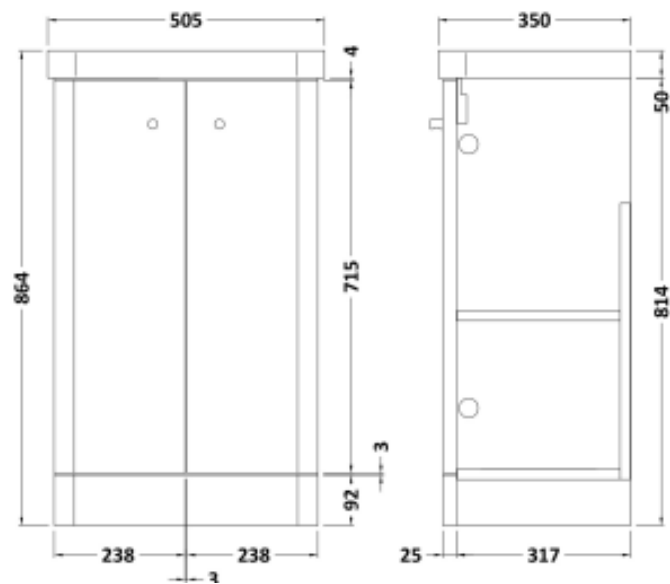

Technical Data Information

Product Code: URC0903

Information: Corfu 500mm Floor Standing 2 Door Unit
– Gloss Anthracite
Short Projection
Soft Close Drawers
Knob Handle Included

Overall Dimensions: H: 864mm x W: 505mm x D: 355mm

All Dimensions are in millimetres. The information contained on this page was correct at date of issue. Fitting dimensions are provided as a guide only. Some variation may occur due to manufacturing tolerances. We pursue a policy of continuing improvement in design and performance of our products and so reserve the right to change specifications without prior notice.