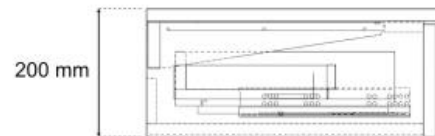

Technical Data Information

Product Code: NUN60LG

Information: Nuna 600mm Lava Grey
Soft Close Drawers

Overall Dimensions: H: 200mm x W: 605mm x D: 450mm

All Dimensions are in millimetres. The information contained on this page was correct at date of issue. Fitting dimensions are provided as a guide only. Some variation may occur due to manufacturing tolerances. We pursue a policy of continuing improvement in design and performance of our products and so reserve the right to change specifications without prior notice.