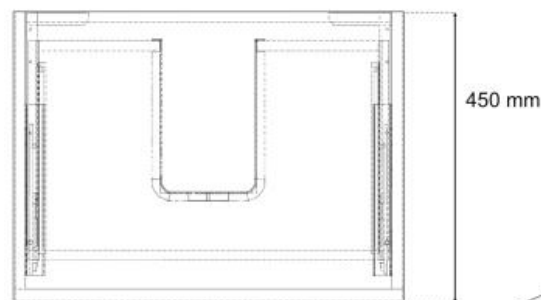

Technical Data Information

Product Code: NUN60LG

Information: Nuna 600mm Lava Grey
Soft Close Drawers

Overall Dimensions: H: 200mm x W: 605mm x D: 450mm

All Dimensions are in millimetres. The information contained on this page was correct at date of issue. Fitting dimensions are provided as a guide only. Some variation may occur due to manufacturing tolerances. We pursue a policy of continuing improvement in design and performance of our products and so reserve the right to change specifications without prior notice.