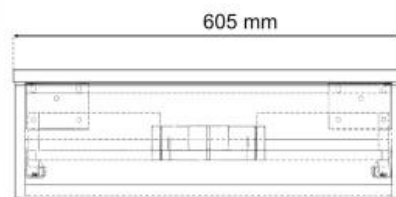

Technical Data Information

Product Code: NUN60LG

Information: Nuna 600mm Lava Grey
Soft Close Drawers

Overall Dimensions: H: 200mm x W: 605mm x D: 450mm

All Dimensions are in millimetres. The information contained on this page was correct at date of issue. Fitting dimensions are provided as a guide only. Some variation may occur due to manufacturing tolerances. We pursue a policy of continuing improvement in design and performance of our products and so reserve the right to change specifications without prior notice.