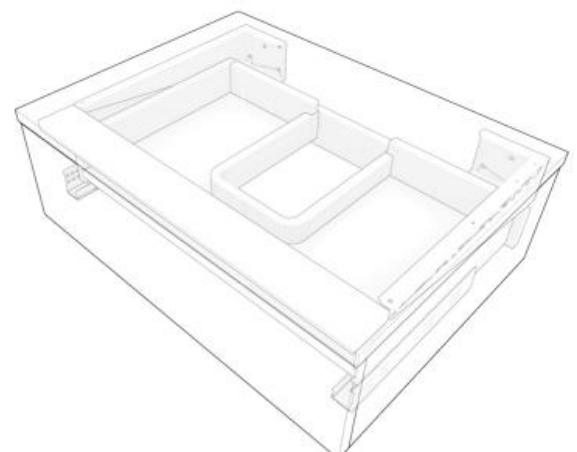

Technical Data Information

Product Code: NUN60LG

Information: Nuna 600mm Lava Grey
Soft Close Drawers

Overall Dimensions: H: 200mm x W: 605mm x D: 450mm

All Dimensions are in millimetres. The information contained on this page was correct at date of issue. Fitting dimensions are provided as a guide only. Some variation may occur due to manufacturing tolerances. We pursue a policy of continuing improvement in design and performance of our products and so reserve the right to change specifications without prior notice.