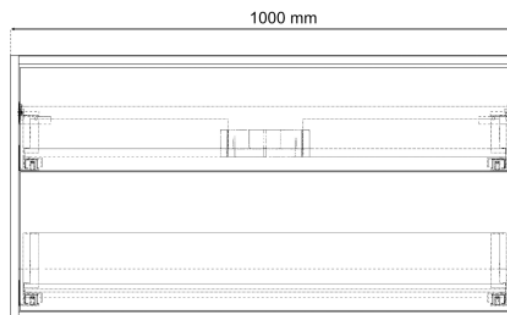

Product Code: ERL100WHAN

Information: Erla 1000mm Wall Hung Twin Drawer Anthracite
Feelwood Textures
Indaux SCARPI Model Cabinet Hangers
Emuca Concept Drawer Bodies
Soft-Closing Runners

Unit Dimensions: H: 520mm x W: 1000mm x D: 450mm

Overall Dimensions: H: 570mm x W: 1015mm x D: 460mm

520 mm

450 mm

All Dimensions are in millimetres. The information contained on this page was correct at date of issue. Fitting dimensions are provided as a guide only. Some variation may occur due to manufacturing tolerances. We pursue a policy of continuing improvement in design and performance of our products and so reserve the right to change specifications without prior notice.