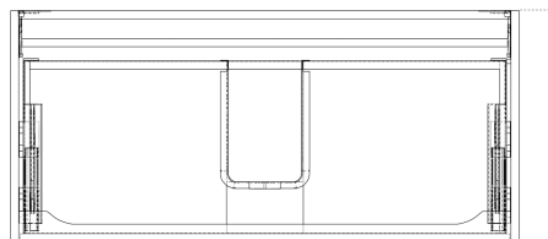

Product Code: ERL100WHAN

Information: Erla 1000mm Wall Hung Twin Drawer Anthracite
Feelwood Textures
Indaux SCARPI Model Cabinet Hangers
Emuca Concept Drawer Bodies
Soft-Closing Runners

Unit Dimensions: H: 520mm x W: 1000mm x D: 450mm

Overall Dimensions: H: 570mm x W: 1015mm x D: 460mm

520 mm

450 mm

All Dimensions are in millimetres. The information contained on this page was correct at date of issue. Fitting dimensions are provided as a guide only. Some variation may occur due to manufacturing tolerances. We pursue a policy of continuing improvement in design and performance of our products and so reserve the right to change specifications without prior notice.