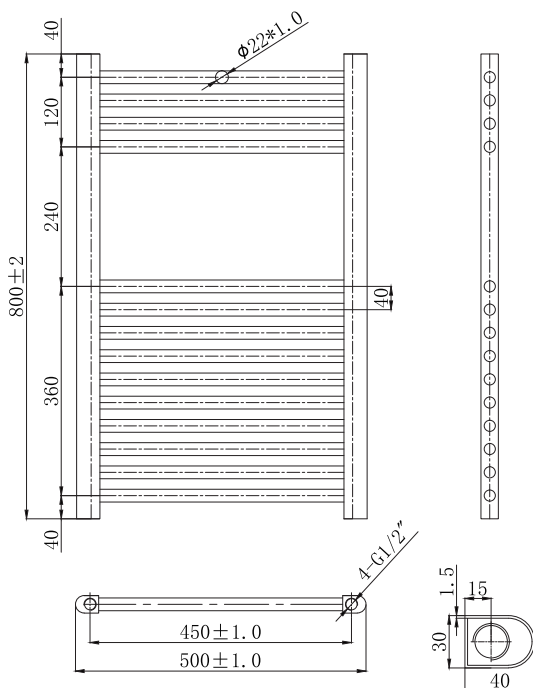

### BLACK STRAIGHT LADDER RAIL

<b>Product Code</b>	S5080F	<b>Barcode</b>	5391534558712
<b>Finish</b>	BLACK	<b>Ral No</b>	9011
<b>Product Type</b>	TOWEL RAIL		
<b>Btu/hr output</b>	1198 at 60 C		

Watts	351
Pipe centres	450mm
Wall to pipe centres	75-95mm
Max height	800mm
Max width	500mm