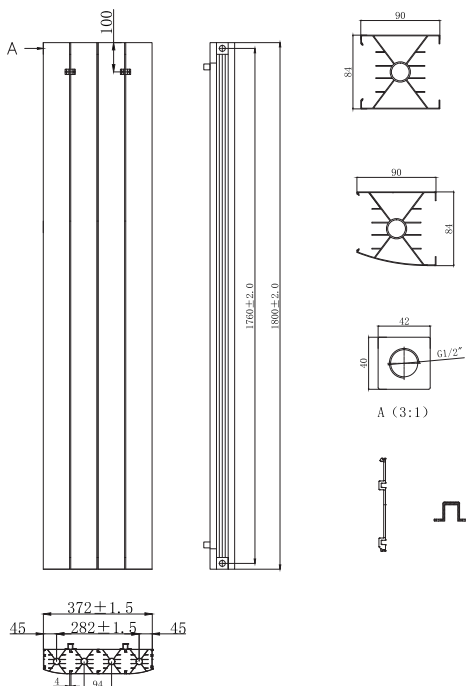

## TECHNICAL DATASHEET

Watts	2108
Pipe centres	465mm
Wall to pipe centres	75mm
Max height	1800mm
Max width	375mm