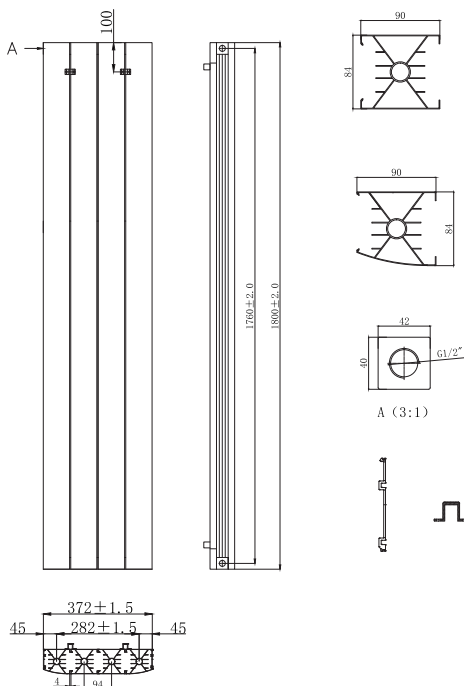

TECHNICAL DATASHEET

JUPITER DOUBLE DESIGNER RADIATOR

Product Code	J3751800BL	Barcode	5391534558699
Finish	BLACK	Ral No	9011
Product Type	DESIGNER RADIATOR		
Btu/hr output	7192 at 60 C		

Guarantee & Aftercare

Watts	2108
Pipe centres	465mm
Wall to pipe centres	75mm
Max height	1800mm
Max width	375mm

CUSTOMER CARE:

For further information please call +353(0)1 450 4307