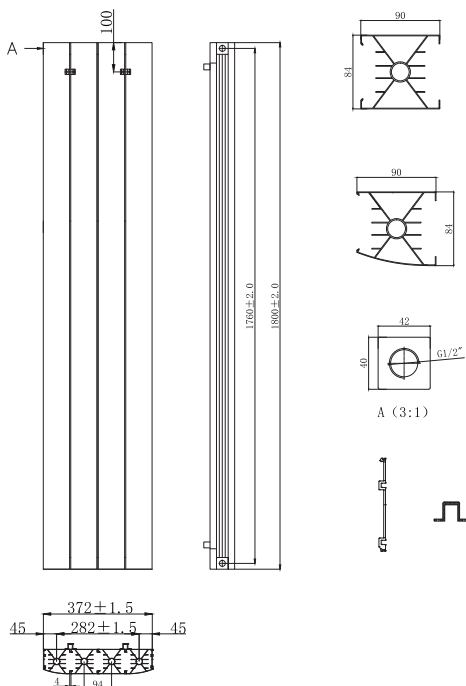

TECHNICAL DATASHEET

JUPITER DOUBLE DESIGNER RADIATOR

Product Code	J3751800A	Barcode	5391534558705
Finish	ANTHRACITE	Ral No	7016
Product Type	DESIGNER RADIATOR		
Btu/hr output	7192 at 60 C		

Guarantee & Aftercare

Watts	2108
Pipe centres	465mm
Wall to pipe centres	75mm
Max height	1800mm
Max width	375mm

CUSTOMER CARE:

For further information please call +353(0)1 450 4307