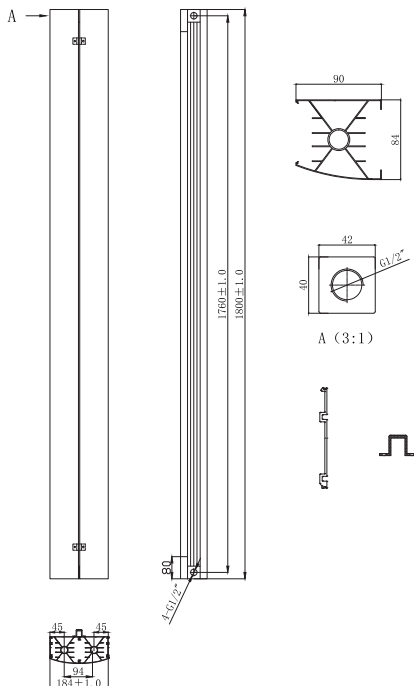

## TECHNICAL DATASHEET

### JUPITER DOUBLE DESIGNER RADIATOR

<b>Product Code</b>	J1851800A	<b>Barcode</b>	5391534558644
<b>Finish</b>	ANTHRACITE	<b>Ral No</b>	7016
<b>Product Type</b>	DESIGNER RADIATOR		
<b>Btu/hr output</b>	3605 at 60 C		

Watts	1057
Pipe centres	275mm
Wall to pipe centres	75mm
Max height	1800mm
Max width	185mm