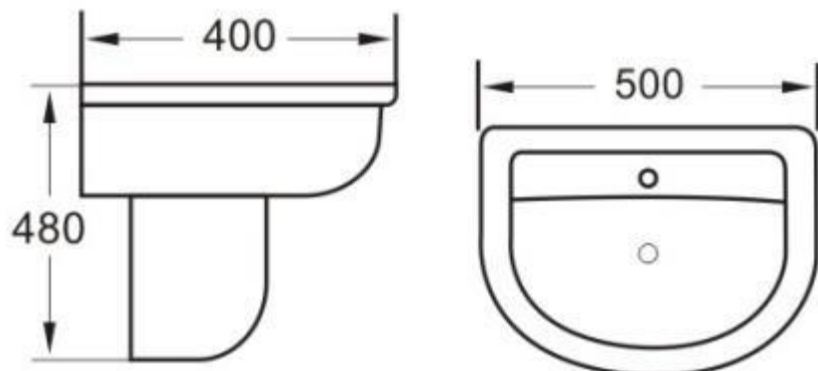

Technical Data Information

Product Code:	CUNIBASRD50 CBOSSPED
Information:	Universal 500mm Basin Universal Semi-Pedestal Colour: White
Overall Dimensions:	H: 480 x D: 400 x W: 500

All Dimensions are in millimetres. The information contained on this page was correct at date of issue. Fitting dimensions are provided as a guide only. Some variation may occur due to manufacturing tolerances. We pursue a policy of continuing improvement in design and performance of our products and so reserve the right to change specifications without prior notice.