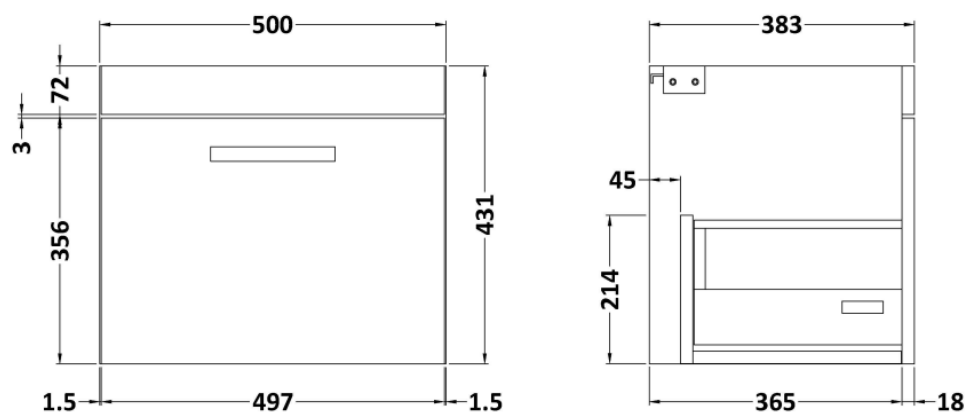

Technical Data Information

Product Code: FOR50WH

Information: 500 Wall Hung Single Drawer White

Overall Dimensions: H: 430 x W: 500 x D: 383

All Dimensions are in millimetres. The information contained on this page was correct at date of issue. Fitting dimensions are provided as a guide only. Some variation may occur due to manufacturing tolerances. We pursue a policy of continuing improvement in design and performance of our products and so reserve the right to change specifications without prior notice.