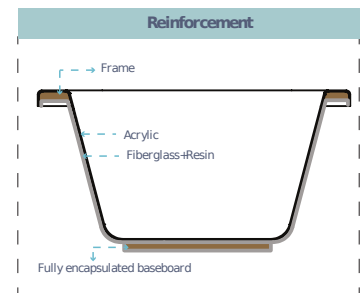

## CLEO LEFT & RIGHT

BCLEOLH & BCLEORH

### Features

Product: corner LH & RH  
 Depth: 45cm  
 Height H : 57 cm  
 Material: Acrylic  
 Color : White  
 Texture base: No  
 Waste & Overflow : Not Included  
 Bath Litres : 241l

RIGHT HAND BATH SHOWN

### Technical drawing

Dim.cm

C/L

150X100  
150X100

240  
240

All Dimensions are in millimetres. The information contained on this page was correct at date of issue. Fitting dimensions are provided as a guide only. Some variation may occur due to manufacturing tolerances. We pursue a policy of continuing improvement in design and performance of our products and so reserve the right to change specifications without prior notice.