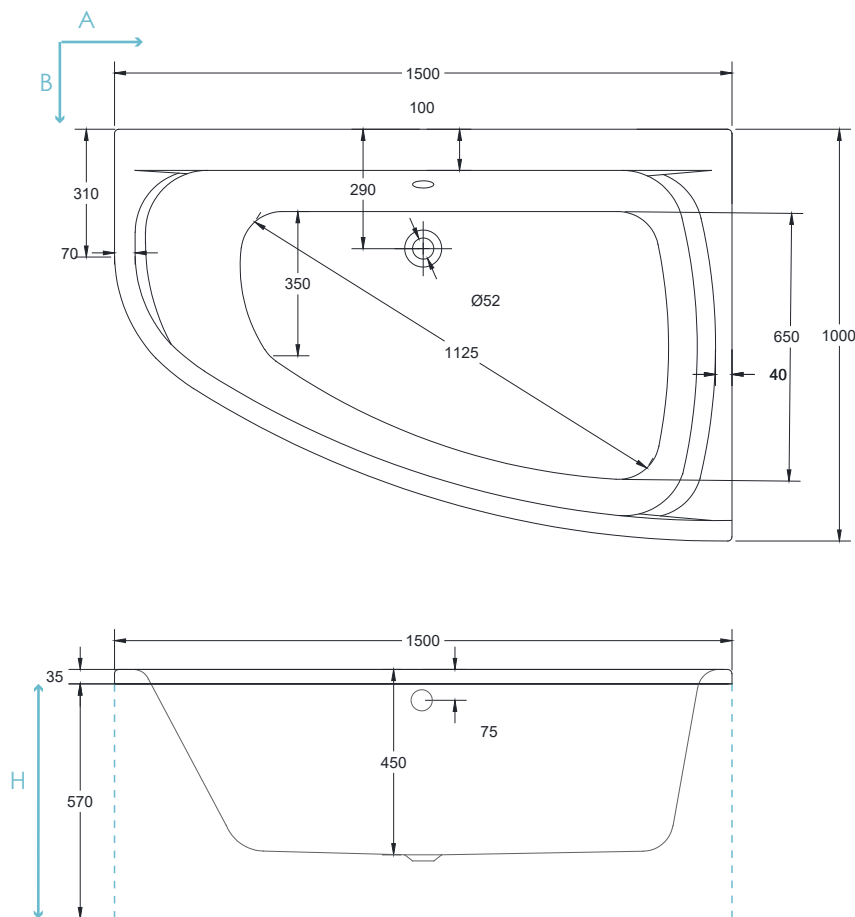

## CLEO LEFT & RIGHT

BCLEOLH & BCLEORH

### Features

Product: corner LH & RH  
 Depth: 45cm  
 Height H : 57 cm  
 Material: Acrylic  
 Color : White  
 Texture base: No  
 Waste & Overflow : Not Included  
 Bath Litres : 241l

RIGHT HAND BATH SHOWN

### Technical drawing

Dim.cm

C/L

150X100  
150X100

240  
240

All Dimensions are in millimetres. The information contained on this page was correct at date of issue. Fitting dimensions are provided as a guide only. Some variation may occur due to manufacturing tolerances. We pursue a policy of continuing improvement in design and performance of our products and so reserve the right to change specifications without prior notice.