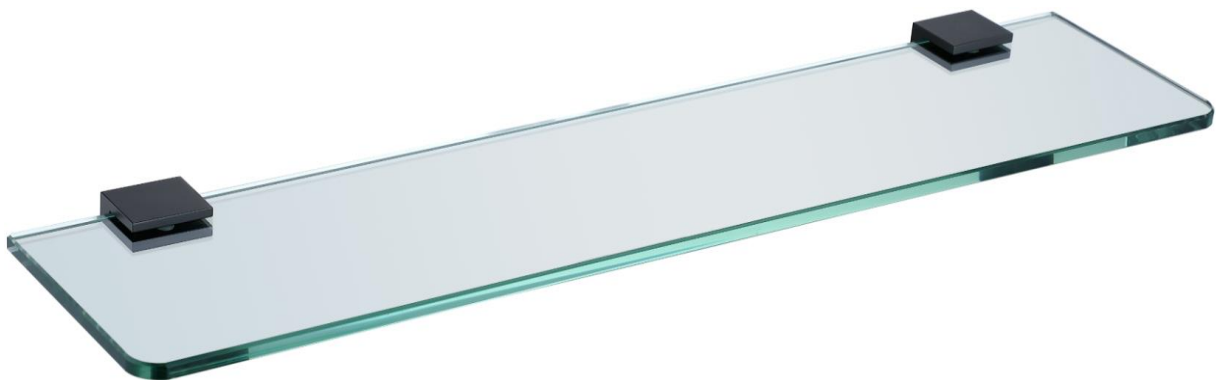

### DSOR3042K Glass shelf

|                               |   |
|-------------------------------|---|
| <b>Barcode</b>                |   |
| <b>Product Code</b>           | DSOR3042K   |
| <b>Construction</b>           | Brass & tempered glass  |
| <b>Finishes</b>               | Black Matt  |
| <b>Product Type</b>           | Contemporary  |
| <b>Standards</b>              | Complies with BS5412, BS EN200  |
| <b>Certification</b>          | -   |
| <b>Packaging</b>              | 66.5 x 31.5 x 56cm / carton (10 boxes / carton)                         |
| <b>Guarantee</b>              | 1 year against manufacturing faults (excluding Ceramic or Glass parts). |
| <b>Additional Information</b> | -   |