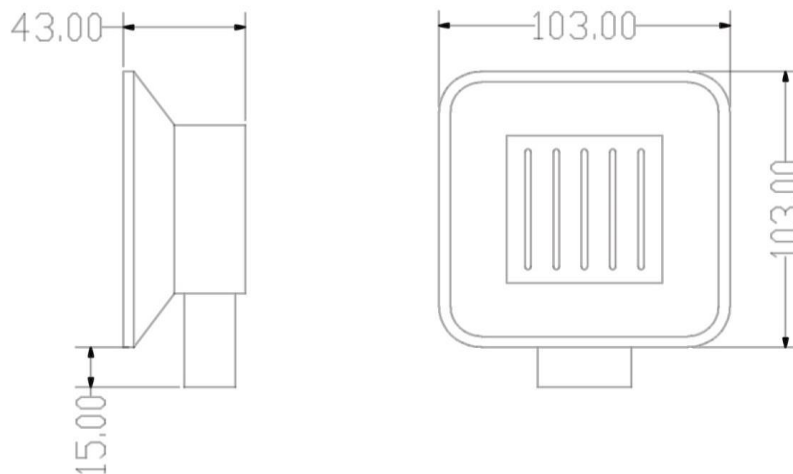

## TECHNICAL DATA SHEET

### DSOR3034K Soap dish & holder

<b>Barcode</b>	1729097074358
<b>Product Code</b>	DSOR3034K
<b>Construction</b>	Brass
<b>Finishes</b>	Matt Black
<b>Product Type</b>	Contemporary
<b>Standards</b>	Complies with BS5412, BS EN200
<b>Certification</b>	-
<b>Packaging</b>	52 x 47 x 24cm / carton (20 boxes / carton)
<b>Guarantee</b>	1 year against manufacturing faults (excluding Ceramic or Glass parts).
<b>Additional Information</b>	-