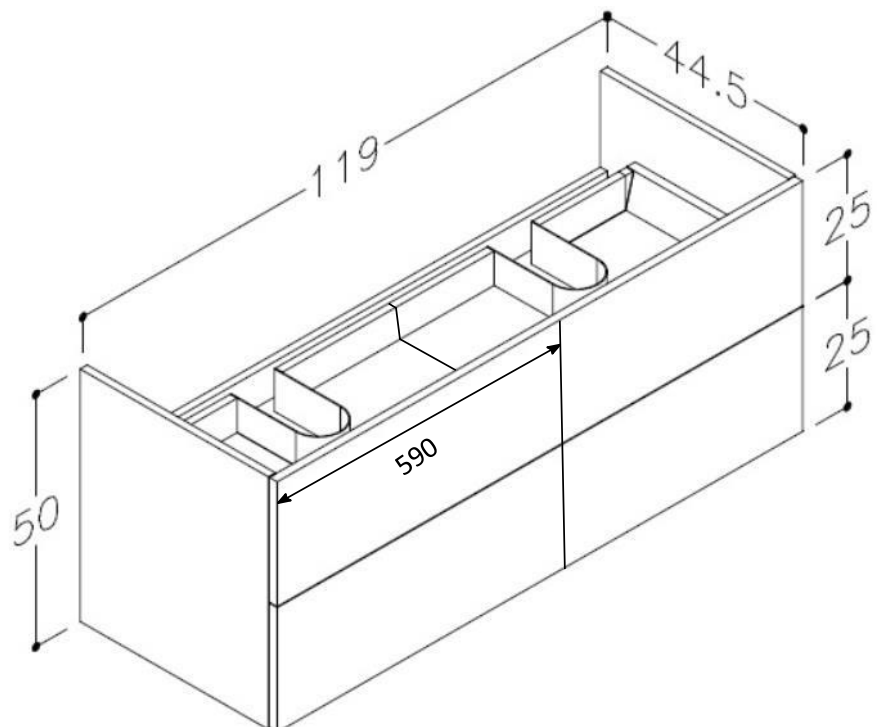

Technical Data Information

Product Code: RIM120WHXXDU

Information: Rimini 1200mm Wall Hung Unit
Colour: Walnut, Grey Molina, White, Shadow Black, Graphite
Blum Soft Close Doors
Supplied Rigid

Overall Dimensions: H: 500 x D: 445 x W: 1190

All Dimensions are in millimetres. The information contained on this page was correct at date of issue. Fitting dimensions are provided as a guide only. Some variation may occur due to manufacturing tolerances. We pursue a policy of continuing improvement in design and performance of our products and so reserve the right to change specifications without prior notice.