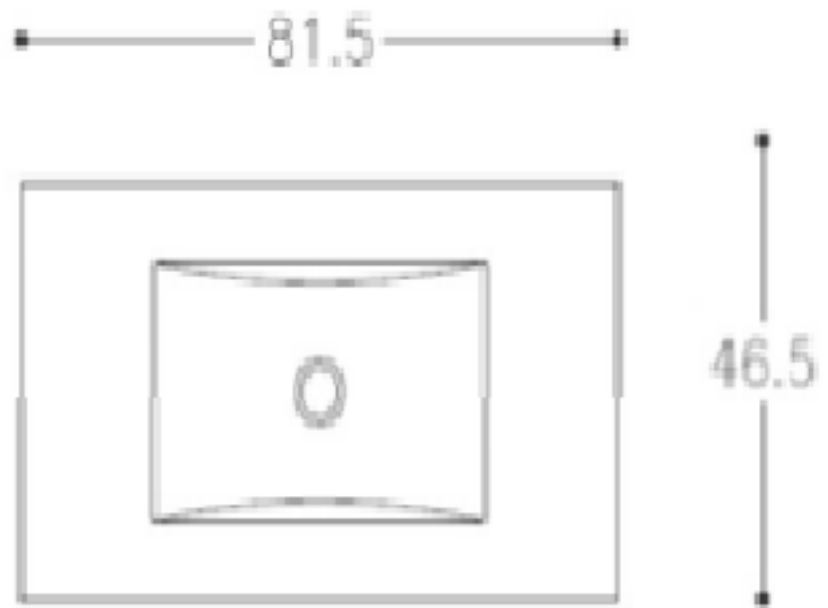

Technical Data Information

Product Code: RIM80BAS

Information: Rimini 80 Basin
Ceramic Basin

Overall Dimensions: 810mm x 465mm x 35mm

All Dimensions are in millimetres. (Drawings not to scale) The information contained on this page was correct at date of issue. Fitting dimensions are provided as a guide only. Some variation may occur due to manufacturing tolerances. We pursue a policy of continuing improvement in design and performance of our products and so reserve the right to change specifications without prior notice.