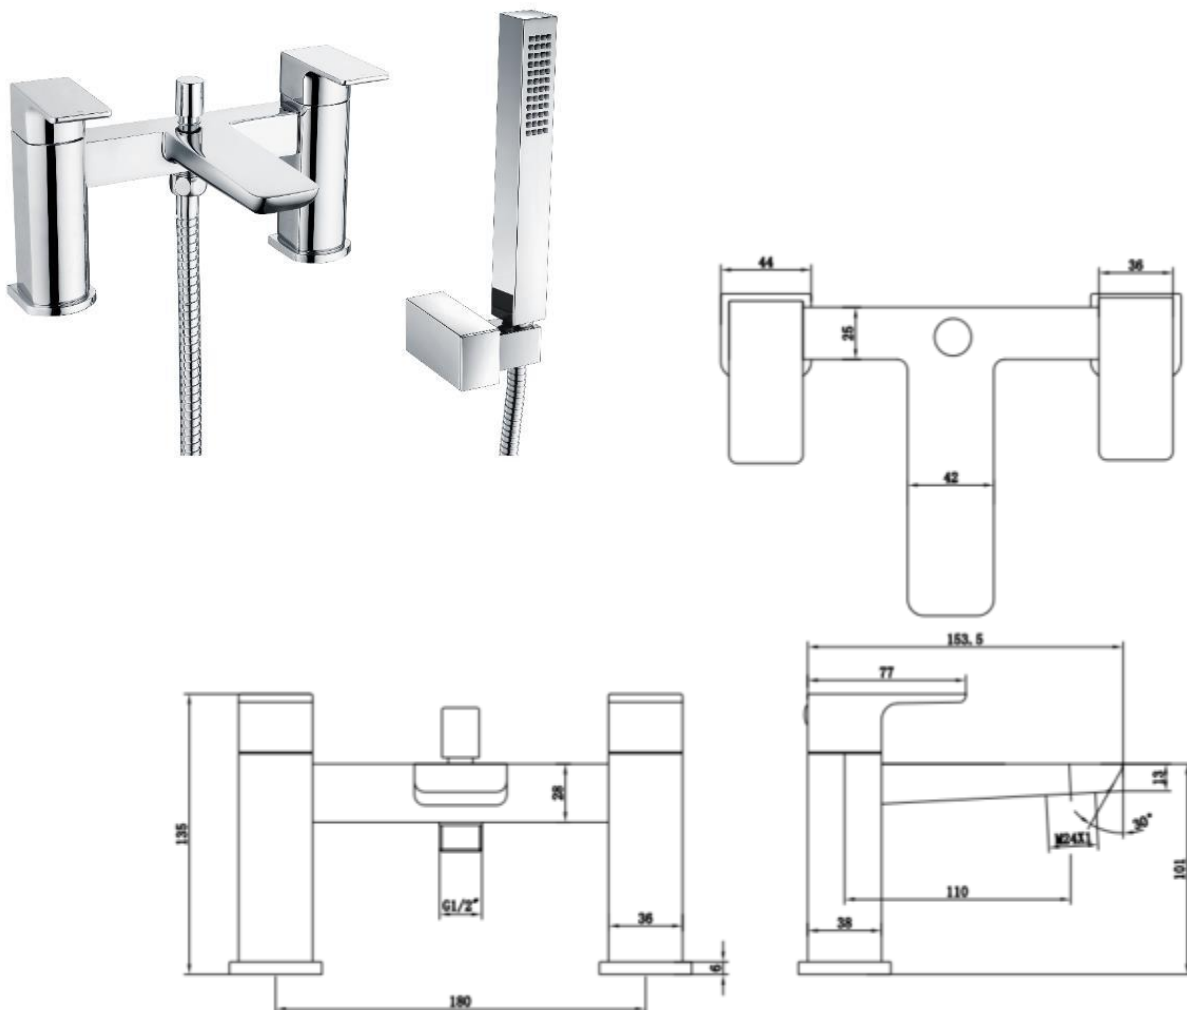

Technical Data Information

Product Code:	TVOI04
Information:	Voici Deck Mounted Bath Shower Mixer
Construction	Brass Body CuZn40Pb2, EN CW617N (equivalent to BS CZ122)
Finishes	Chrome plated to BS EN 248
Product Type	Contemporary
Water Pressure	Min. 0.2 bar, Max. 6.0 bar
Plumbing Systems	Suitable for all plumbing systems
Standards	Complies with BS5412, BS EN200
Certification	Manufactured to comply with WRAS
Cartridge	1/4 Turn 3/4" Ceramic Disc Valves
Fitting	3/4" BSP tails
Aerator	Neoperl aerator
Packaging	49 x 28 x 34.5cm / carton (4 boxes / carton); Box size: 24.5x21.5x15.5cm; Weight: 3.5kg/box
Guarantee	10 years against manufacturing faults (excluding serviceable parts).
Additional Information	Supplied with PVC 1.5m hose, wall bracket and single mode chrome ABS handset

Overall Dimensions: H: 135 x D: 158 x W: 216

All Dimensions are in millimetres. The information contained on this page was correct at date of issue. Fitting dimensions are provided as a guide only. Some variation may occur due to manufacturing tolerances. We pursue a policy of continuing improvement in design and performance of our products and so reserve the right to change specifications without prior notice.