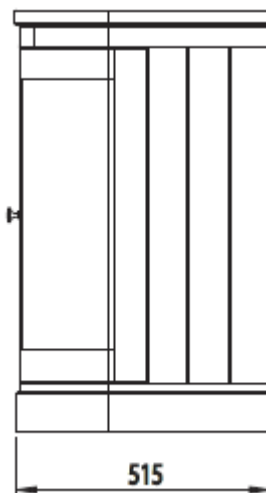

Technical Data Information

Product Code: TAVLAN1200C.DGM

Information: Lansdown 1200 Curved Unit
Colour: Matt Dark Grey

Overall Dimensions: H: 860 x D: 554 x W: 1210

All Dimensions are in millimetres. The information contained on this page was correct at date of issue. Fitting dimensions are provided as a guide only. Some variation may occur due to manufacturing tolerances. We pursue a policy of continuing improvement in design and performance of our products and so reserve the right to change specifications without prior notice.