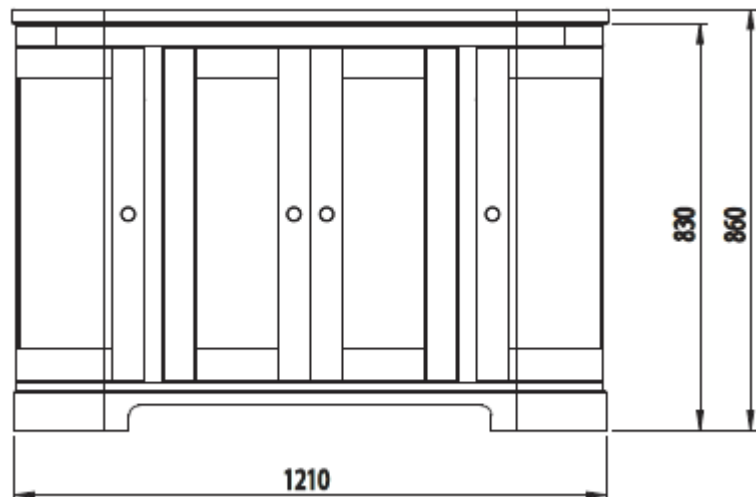

Technical Data Information

Product Code: TAVLAN1200C.DGM

Information: Lansdown 1200 Curved Unit
Colour: Matt Dark Grey

Overall Dimensions: H: 860 x D: 554 x W: 1210

All Dimensions are in millimetres. The information contained on this page was correct at date of issue. Fitting dimensions are provided as a guide only. Some variation may occur due to manufacturing tolerances. We pursue a policy of continuing improvement in design and performance of our products and so reserve the right to change specifications without prior notice.