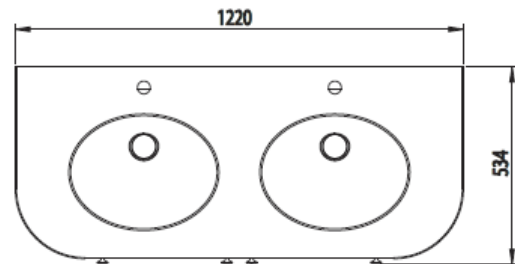

Technical Data Information

Product Code: TAVLAN1200C.DGM

Information: Lansdown 1200 Curved Unit
Colour: Matt Dark Grey

Overall Dimensions: H: 860 x D: 554 x W: 1210

All Dimensions are in millimetres. The information contained on this page was correct at date of issue. Fitting dimensions are provided as a guide only. Some variation may occur due to manufacturing tolerances. We pursue a policy of continuing improvement in design and performance of our products and so reserve the right to change specifications without prior notice.