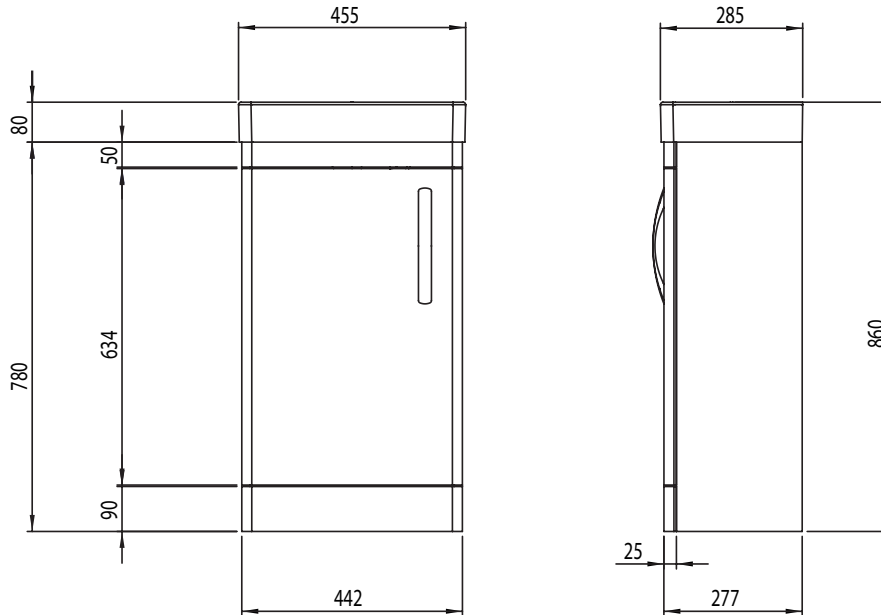

## COMPASS 450mm Cloakroom Unit

Whats in the box: 1x CM450FX + Handle

**TAVISTOCK**  
inspiring bathrooms

\*Reference basin TDS for further info

Diagrams not to scale  
All dimensions in mm  
tolerance of +/-5mm

### Materials

Carcass: 18mm MDF

Fascia Components: 25mm Painted MDF

\*\*Dimensions are subject to change, customers are advised to measure actual product before commencing installation.

\*\*\*Fixing point dimensions are for guidance only/the positions of wall fixing must be checked when product is received.