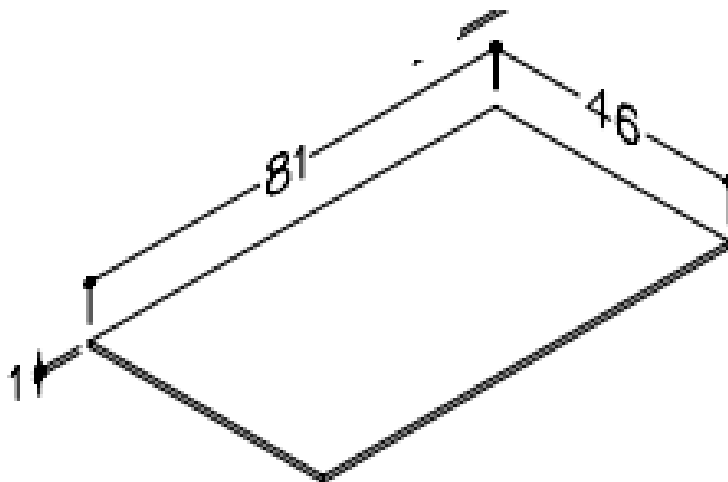

Technical Data Information

| | |
|----------------------------|--|
| Product Code: | RIM80TOPHPL |
| Information: | Rimini 80cm High Pressure Laminate Countertop Black Moon Colour: Black Thickness: 12mm |
| Overall Dimensions: | 800x450mm |

All Dimensions are in millimetres. The information contained on this page was correct at date of issue. Fitting dimensions are provided as a guide only. Some variation may occur due to manufacturing tolerances. We pursue a policy of continuing improvement in design and performance of our products and so reserve the right to change specifications without prior notice.