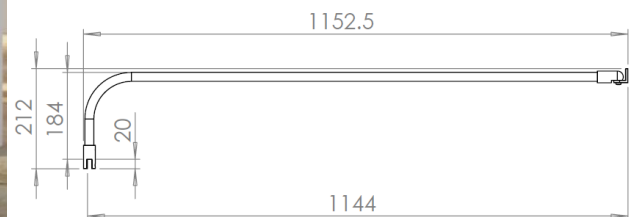

Technical Data Information

Product Code: CNVWR800

Information: Casanuova wet room panel

- 8mm Toughened Glass
- 1900mm High
- Easy Clean Glass
- Hinged Deflector Panel
- 1m Support Bar
- T-Piece for end panel support
- Additional Height Support Bar

Overall Dimensions: H: 1900 x W: 800

The bar can be cut to length (both height and length), below size shown is the maximum.

All Dimensions are in millimetres. The information contained on this page was correct at date of issue. Fitting dimensions are provided as a guide only. Some variation may occur due to manufacturing tolerances. We pursue a policy of continuing improvement in design and performance of our products and so reserve the right to change specifications without prior notice.