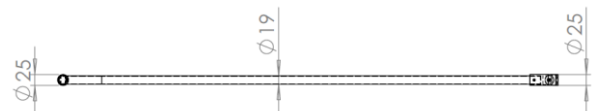

Technical Data Information

Product Code: CNVWR800

Information: Casanuova wet room panel

- 8mm Toughened Glass
- 1900mm High
- Easy Clean Glass
- Hinged Deflector Panel
- 1m Support Bar
- T-Piece for end panel support
- Additional Height Support Bar

Overall Dimensions: H: 1900 x W: 800

The bar can be cut to length (both height and length), below size shown is the maximum.

All Dimensions are in millimetres. The information contained on this page was correct at date of issue. Fitting dimensions are provided as a guide only. Some variation may occur due to manufacturing tolerances. We pursue a policy of continuing improvement in design and performance of our products and so reserve the right to change specifications without prior notice.