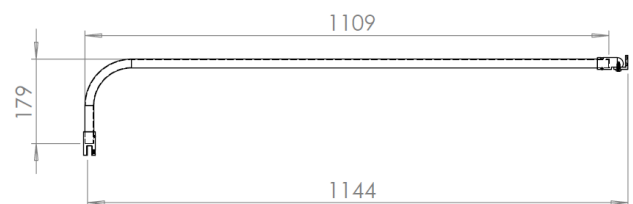

Technical Data Information

Product Code: CNVWR800

Information: Casanuova wet room panel

- 8mm Toughened Glass
- 1900mm High
- Easy Clean Glass
- Hinged Deflector Panel
- 1m Support Bar
- T-Piece for end panel support
- Additional Height Support Bar

Overall Dimensions: H: 1900 x W: 800

The bar can be cut to length (both height and length), below size shown is the maximum.

All Dimensions are in millimetres. The information contained on this page was correct at date of issue. Fitting dimensions are provided as a guide only. Some variation may occur due to manufacturing tolerances. We pursue a policy of continuing improvement in design and performance of our products and so reserve the right to change specifications without prior notice.