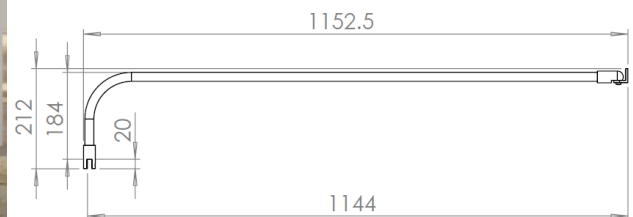

Technical Data Information

Product Code: CNVWR1000

Information: Casanuova wet room panel

- 8mm Toughened Glass
- 1900mm High
- Easy Clean Glass
- Hinged Deflector Panel
- 1m Support Bar
- T-Piece for end panel support
- Additional Height Support Bar

Overall Dimensions: H: 1900 x W: 1000

The bar can be cut to length (both height and length), below size shown is the maximum.

All Dimensions are in millimetres. The information contained on this page was correct at date of issue. Fitting dimensions are provided as a guide only. Some variation may occur due to manufacturing tolerances. We pursue a policy of continuing improvement in design and performance of our products and so reserve the right to change specifications without prior notice.