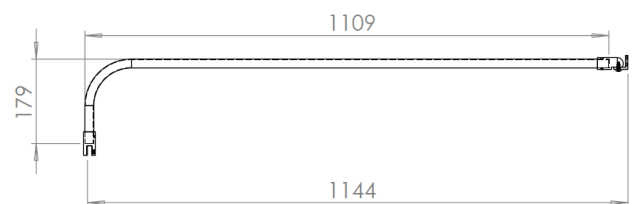

Technical Data Information

Product Code: CNVWR1000

Information: Casanuova wet room panel

- 8mm Toughened Glass
- 1900mm High
- Easy Clean Glass
- Hinged Deflector Panel
- 1m Support Bar
- T-Piece for end panel support
- Additional Height Support Bar

Overall Dimensions: H: 1900 x W: 1000

The bar can be cut to length (both height and length), below size shown is the maximum.

All Dimensions are in millimetres. The information contained on this page was correct at date of issue. Fitting dimensions are provided as a guide only. Some variation may occur due to manufacturing tolerances. We pursue a policy of continuing improvement in design and performance of our products and so reserve the right to change specifications without prior notice.