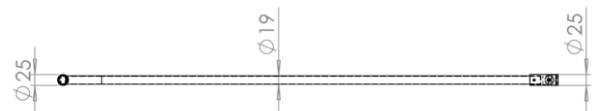

Technical Data Information

Product Code: CNVWR1000

Information: Casanuova wet room panel

- 8mm Toughened Glass
- 1900mm High
- Easy Clean Glass
- Hinged Deflector Panel
- 1m Support Bar
- T-Piece for end panel support
- Additional Height Support Bar

Overall Dimensions: H: 1900 x W: 1000

The bar can be cut to length (both height and length), below size shown is the maximum.

All Dimensions are in millimetres. The information contained on this page was correct at date of issue. Fitting dimensions are provided as a guide only. Some variation may occur due to manufacturing tolerances. We pursue a policy of continuing improvement in design and performance of our products and so reserve the right to change specifications without prior notice.