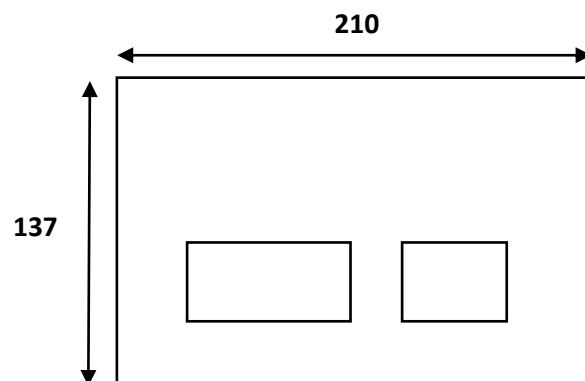

## Technical Data Information

**Product Code:** TAVTR9010  
**Information:** Square Flush Push Plate Chrome  
Dual flush  
Chrome finish  
**Overall Dimensions:** H: 137 x W: 210

All Dimensions are in millimetres. The information contained on this page was correct at date of issue. Fitting dimensions are provided as a guide only. Some variation may occur due to manufacturing tolerances. We pursue a policy of continuing improvement in design and performance of our products and so reserve the right to change specifications without prior notice.