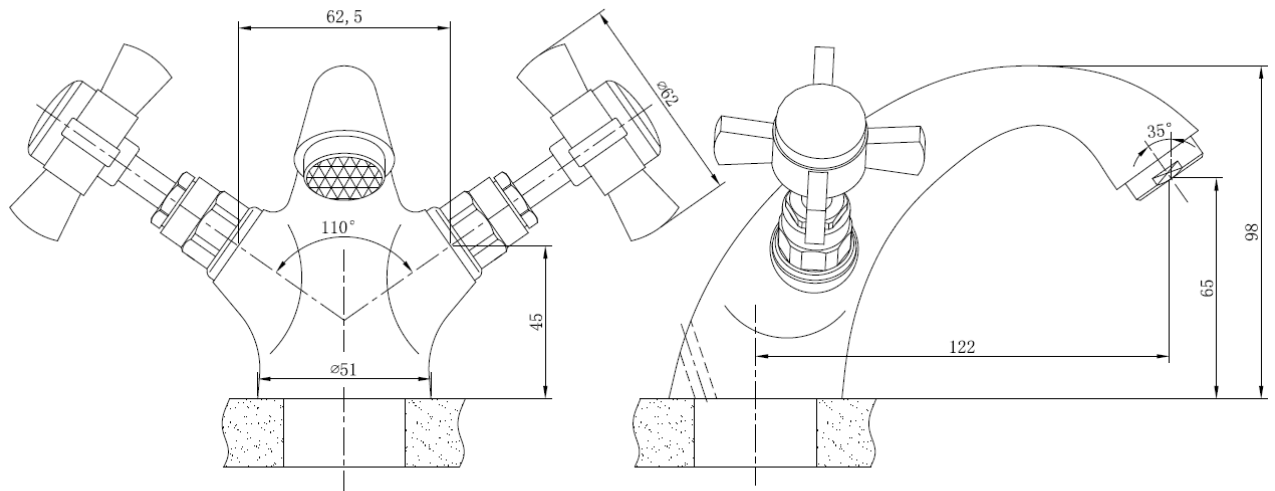

Aftercare:

During installation extra care must be taken to avoid damaging the fittings. Guarantee is against faulty workmanship or materials (excluding serviceable parts), providing they have been installed, cared for and used in accordance with our instructions.